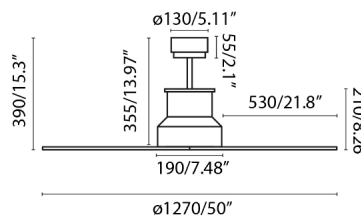

WINCHE is a ceiling fan with 4 blades, ideal for the ventilation of rooms up to 17,6m². It is designed by Conillas. Activated by remote control, included. This ceiling fan has DC motor and offers 6 adjustable speeds with a consumption of 3-5-8-12-20-37W. 3-115-138-162 revolutions per minute depending on speed. This ceiling fan comes with inverse function. Airflow: 183.09m³ min / 6463 CFM. Suitable for incling room. Control your fan with WiZ. It works with WIFI 2.4 GHz and it does the same features as a remote control. It is compatible with Alexa, Google assistant & Siri. Remember that it is necessary to add the Smart receiver Ref. 34150, which is not included.

General characteristics

Type	I
IP	44
voltage	220V- 240V
Hertz	50/60HZ
W	3-5-8-12-21-35
RPM	50-71-93-115-138-162
Airflow	183.01
Reverse function	SI
Engine type	DC
No. of blades	4
Pitched ceiling	SI
Can be installed without seat post	NO