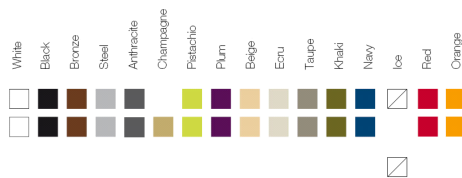

FINISHES ACABADOS

COLOURS COLORES

BASIC

LACQUERED / LACADO

LIGHT / LUZ, LED RGB,
LED RGB DMX, LED BATTERY BATERIA

Plug type available Tipo de enchufe disponible

UL / ELECTRICAL COMPONENTS

The electrical components of Vondom products are UL approved for wet/outdoor use.

The devices are under the following certificates:

- Bulb: BULB-26W-E175761
- Cable: CABLE-E313867
- Insulated Tubing: EXTRUDED_INSULATING_E203950
- Lamp Holder: LAMPHOLDER-E165669

More details for the UL certificates can be found in the UL website and in any of our lamps by UL stickers that document the certification.