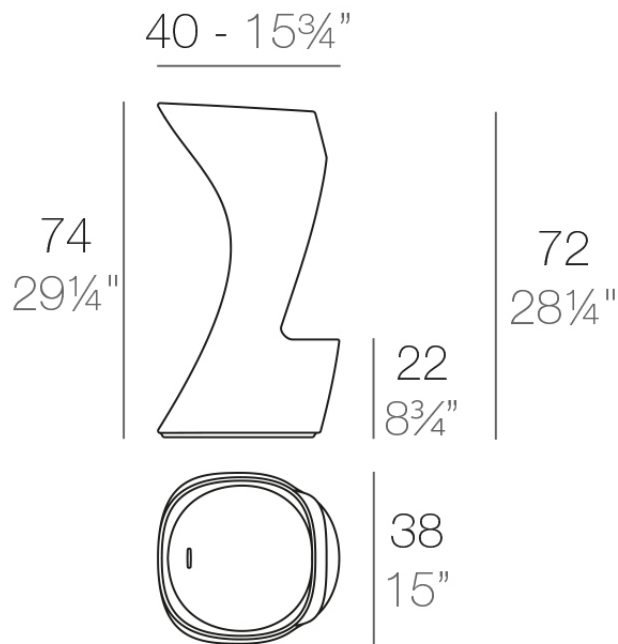

### Description

Made of polyethylene resin by rotational moulding. 100% Recyclable. Item suitable for indoor and outdoor use. Available in different finishes.

Weight: 5.5 Kg

NOMA Taburete Alto  
NOMA Bar Stool