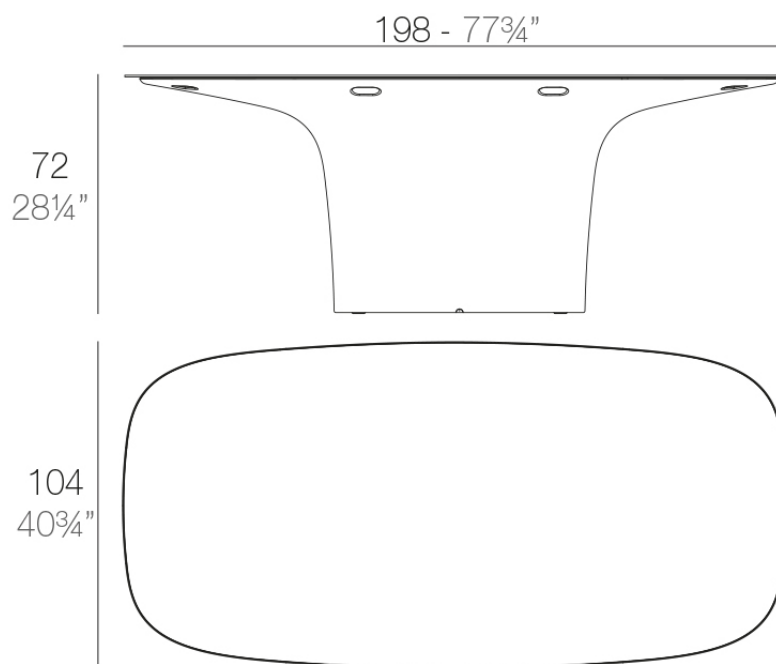

### Description

Made of polyethylene resin by rotational moulding. 100% Recyclable. Item suitable for indoor and outdoor use. Available in different finishes.

Weight: 84.82 Kg

UFO Mesa  
UFO Table