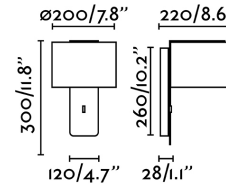

### Specifications

**Bulb:** 1 X E27 MAX 15W

**Bulb included:** No

**Transformer:**

**Transformer included:** No

**Voltage:** 100-240V

**IP:**

**Class:** I

**Material:** Metal and textile shade

**Designer:** NUT CREATIVE

**Length:** 220 mm

**Net Width:** 200 mm

**Height:** 300 mm

**Volume:** 0.01816 m3

8421776178977