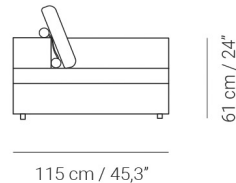

Prince

Diván XL derecha | XL right-hand divan

By Jacobo Ventura

Código | Code

A4325

Medidas | Dimensions

(W) **268 cm / 105,51"**

(D) **115 cm / 45,28"**

(H) **80 cm / 31,50"**

C.O.M

Tela | Fabric: **15,60 m**

Piel | Leather: **31,00 m²**

Sofá diván Prince extra grande con brazo a la derecha. Para uso individual o en los conjuntos de sofá modular. Prince es una colección de sofás, chaise longues, sofás modulares y pufs inspirados en la estética moderna del estilo italiano. Mezcle y combine sus piezas para crear su propia configuración personalizada.

Las líneas simples de las piezas aportan formas limpias y contemporáneas a su espacio. Los respaldos meridiene rompen la continuidad y simetría de las combinaciones. Los soportes abatibles y almohadones para el respaldo añaden un plus de comodidad, junto con la profundidad de los asientos se garantiza que haya espacio suficiente para que toda la familia se relaje.

Prince extra-large divan with right armrest. To be used alone or in combination with other modules. Prince is a collection of sofas, chaise longues, modular sofas and pouffs based on the modern aesthetics of Italian design. Mix and match the pieces to create your own customized configuration.

The simple lines and contemporary aspect of the pieces decorate any space. The meridiene seat backs break the continuity and symmetry of the combinations. The adjustable backrests and cushions add comfort and the depth of the seats guarantee enough space for the entire family to relax.