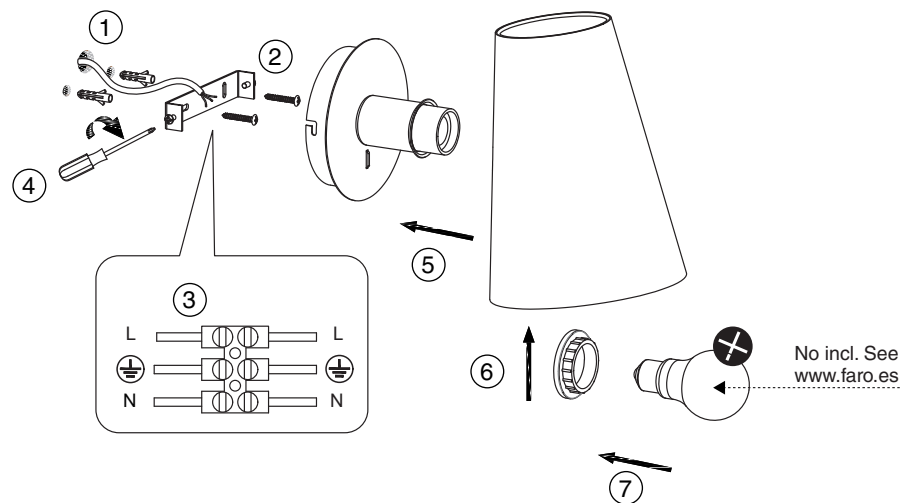

- 20031-80 GUADALUPE black+beige
- 20031-81 GUADALUPE black+green

- 29995 LUPE chrome+beige
- 20031-88 LUPE black+beige

TECHNICAL FEATURES

1 X E27 MAX 15W LED no incl.

Together
we take care
of the planet

Together we take care of the planet.
This is why we reduce paper consumption. Please refer to the safety, maintenance and warranty instructions at www.faro.es. If you cannot access it, call us at +34 937 723 965 or write to export@faro.es.