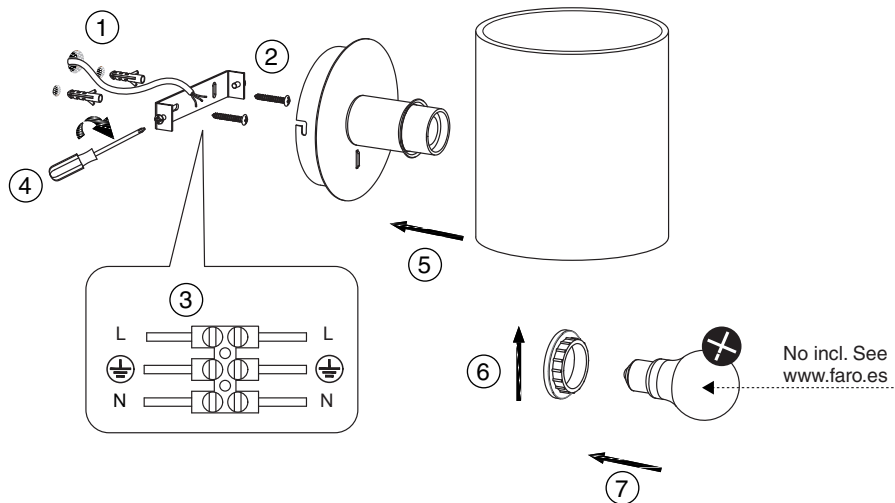

- 20031-80 GUADALUPE black+beige
- 20031-81 GUADALUPE black+green

- 29995 LUPE chrome+beige
- 20031-88 LUPE black+beige

TECHNICAL FEATURES

1 X E27 MAX 15W LED no incl.

Together
we take care
of the planet

Together we take care of the planet.
This is why we reduce paper consumption. Please refer to the safety, maintenance and warranty instructions at www.faro.es. If you cannot access it, call us at +34 937 723 965 or write to export@faro.es.