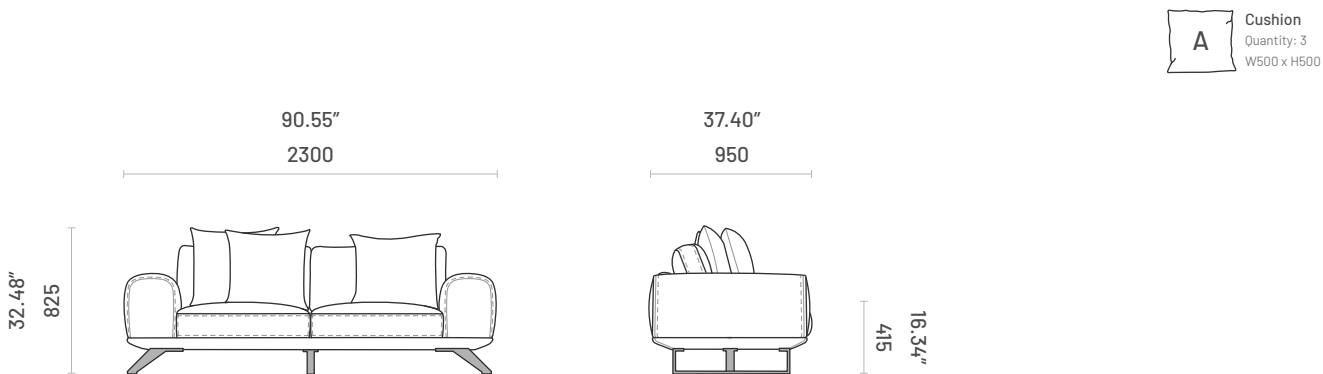

Specifications

Dimensions (2 Seater Sofa)

Dimensions (3 Seater Sofa)

Specifications

Dimensions (Chaise Longue Sofa)

Technical Information

Frame

Structure: Solid pine wood, plywood and MDF