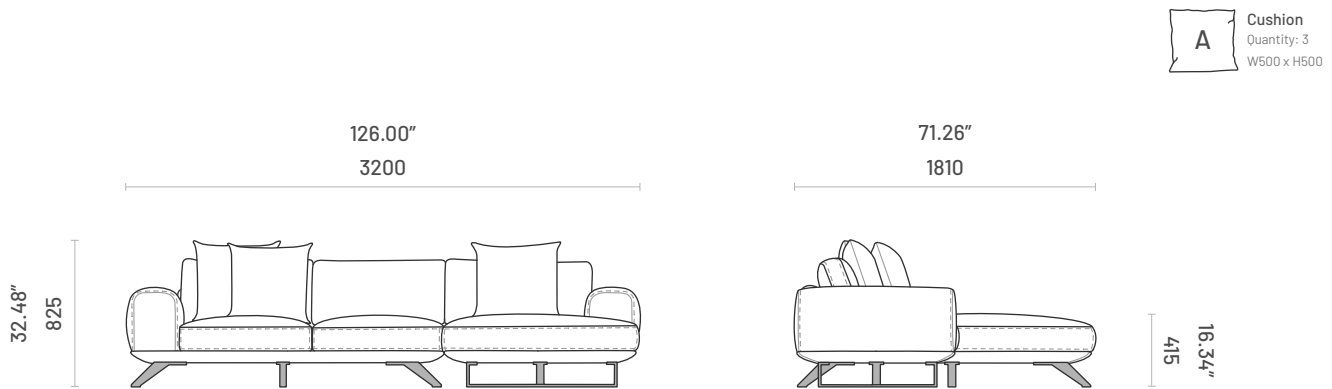

Specifications

Dimensions (2 Seater Sofa)

Dimensions (3 Seater Sofa)

Specifications

Dimensions (Chaise Longue Sofa)

Technical Information

Frame

Structure: Solid pine wood, plywood and MDF

COM Fabric and Leather Requirements

Item	1	
	Fabric	Leather
Aniston - 2 Seater Sofa	 10.00 lm 32.81 ft	 20.00 m2 216.00 ft2
Aniston - 3 Seater Sofa	 11.00 lm 36.09 ft	 22.00 m2 237.60 ft2
Aniston - 2 Seater Sofa with Chaise Longue	 17.00 lm 55.77 ft	 34.00 m2 367.20 ft2