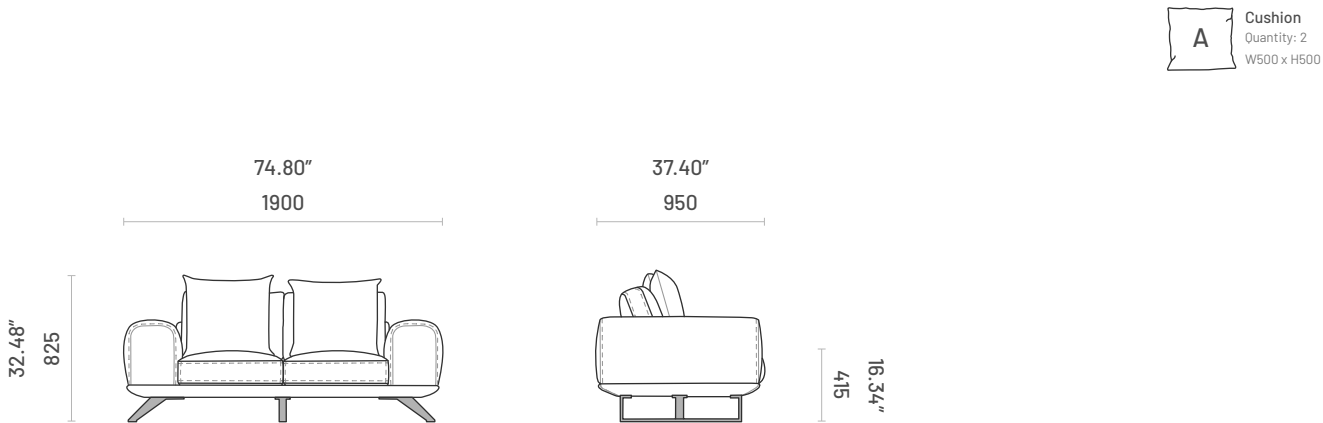

Aniston

SOFA

Aniston sofa is a modern design piece where rectangular lines merge harmoniously with bold angles. Supported by multiple stainless steel trapeze feet, both armrests are wide and padded for extra comfort.

Specifications

Dimensions (2 Seater Sofa)

Dimensions (3 Seater Sofa)

Specifications

Dimensions (Chaise Longue Sofa)

Technical Information

Frame

Structure: Solid pine wood, plywood and MDF

COM Fabric and Leather Requirements

Item	1	
	Fabric	Leather
Aniston - 2 Seater Sofa	 10.00 lm 32.81 ft	 20.00 m2 216.00 ft2
Aniston - 3 Seater Sofa	 11.00 lm 36.09 ft	 22.00 m2 237.60 ft2
Aniston - 2 Seater Sofa with Chaise Longue	 17.00 lm 55.77 ft	 34.00 m2 367.20 ft2