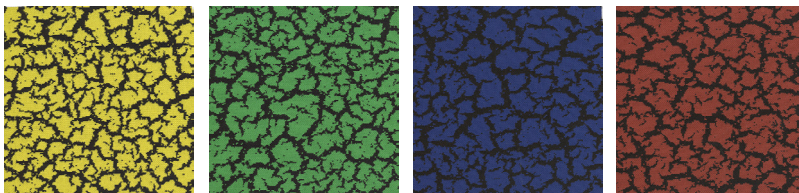

RIFT

7200 AMARILLO YELLOW

7201 VERDE GREEN

7202 AZUL BLUE

7203 TEJA BRICK