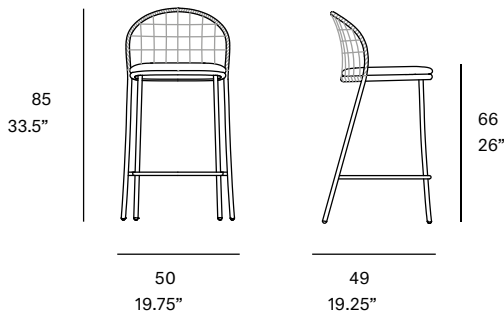

# Hand-woven counter stool with grid pattern / taburete tejido con patrón de cuadrícula

MUT Design, 2020/2023

C099 TB C

Counter stool made of stainless steel tube. Possibility of customization through a wide variety of technical fabrics completely suitable for outdoor use. Handwoven backrest traditionally crafted with high resistance rope. Stackable.

### Shipment details

Qty	2 bar stools (1 box)
Volume	0,42 m <sup>3</sup> / 14.8 ft <sup>3</sup>
Gross weight	14,5 kg / 32 lb
Net weight (1 armchair)	5, kg / 11,02lb
Box dimensions (approx.)	57 x 56 x 105 cm 22.4" x 22" x 41.3"
Item dimensions (width x depth x height)	50 x 49 x 85 cm 19.75" x 19.25" x 33.5"
COM (1,40 - 1,50 m / 54"-59"	cushion: 0,55 m / 0.6 yd