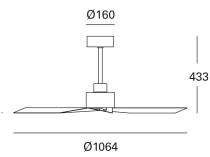

Structure material : Steel

Structure finish : Blanco

**VENTILATION FEATURES**

Blade material: Steel

Blade finish: White

Maximum sound level (dB): 45

Minimum sound level (dB): 37

Airflow: 5491

Maximum flow: 155.49

Power used: 22.6W

Service value: 6.88

Standby mode consumption: 0.5

Acoustic potential level: 45

Maximum air speed (m/s): 14819.10

Service value measurement standard: EN 60879:2019

\$this-&gt;mergeWithBreakLines(\$items, 'ft');

	1	2	3	4	5
W	266	236	206	180	136

**LOGISTICS**

Net weight (kg): 7.2

Packaged weight (kg): 8.02

Packaging: 590mm x 270mm x 190mm

1 Un