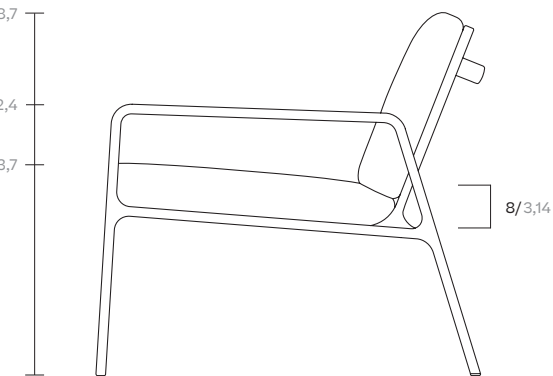

Park Life
Club armchair
by Jasper Morrison

kettal

Club armchair

Designer
Jasper Morrison

Collection
Park Life

Reference
KS1100600

1/4

Park Life is a complete family of furniture for outdoors, whose clean cut profile is Adaptable to a wide range of different situations. Lightweight, yet extremely durable, it's easily stacked for transport or winter storage and its technical sophistication and careful consideration of ergonomics besides a lot of care over how it looks are all intended to ensure a long life, both structurally and visually.

cm/inch

73/28,7

57/22,4

35/13,7

cm/inch

80/31,4

66/25,9

kettal