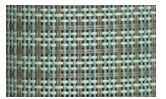

Designer
Jasper Morrison

Collection
Park Life

Reference
KS1100600

3/4

Fabric Colour Options

Porotex Parallel Fabrics

White Anemone
527

Lace Coral
528

Padina
564

Saline
571

Alaria
572

Sponge
536

Fucus
537

Urchin
547

Kelp
556

Turtle Grass
553