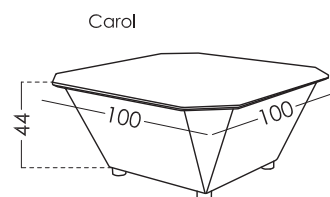

Tops colours

Guaranty

2 years*
 *6-month guaranty extension by activating it on the web

Packaging

Plastic packaging with protective corner guards.

Legs options

Wooden leg A
 3,4 cm

Measures

Length 100 cm
 Width 100 cm
 Width without leg 44 cm
 Height when open 60 cm
 Storage depth 38,6 cm
 Volume m3 0,48 m³
 Top thickness 18 mm
 Gross weight 42,5 Kg

Scheme

Options

Lifting top

Storage

Horizontal leveler