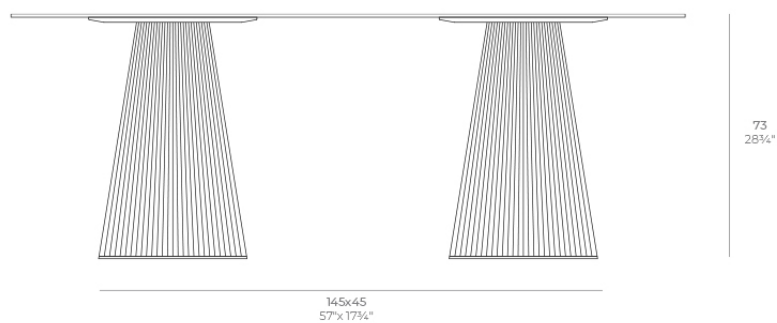

Gatsby doble_bas 45x45x73cms50

by Ramón Esteve

The Gatsby collection, designed by Ramón Esteve, evokes the elegance and glamour of Art Deco, reminding us of the Roaring Twenties. Inspired by the bonanza, parties and excesses of that era, Gatsby combines intricate design with extraordinary simplicity, reflecting the American dream.

Info

Description

Weight: 19 Kg

GATSBY Mesa Doble Base Cuadrada 145x45cm S50
GATSBY Square Double Base Table 145x45cm S50
ref. 54470

TABLE TOP - SOBRE

200X100 cm
78 3/4" x 39 3/4"

Finishes

finishes