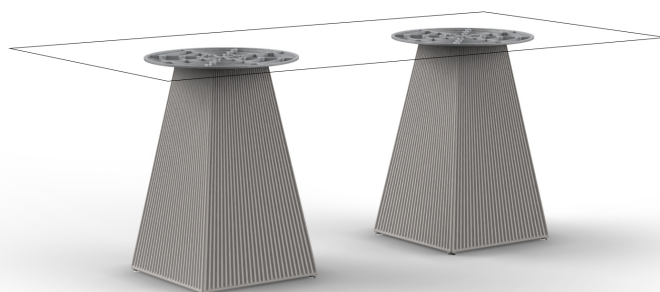

Gatsby doble_bas 45x45x73cms50

by Ramón Esteve

The Gatsby collection, designed by Ramón Esteve, evokes the elegance and glamour of Art Deco, reminding us of the Roaring Twenties. Inspired by the bonanza, parties and excesses of that era, Gatsby combines intricate design with extraordinary simplicity, reflecting the American dream.

Info

Description

Weight: 19 Kg

GATSBY Mesa Doble Base Cuadrada 145x45cm S50
GATSBY Square Double Base Table 145x45cm S50
ref. 54470

TABLE TOP - SOBRE

200X100 cm
78 3/4" x 39 3/4"

Finishes

finishes

BASIC

Ref. 54470

white 2001

ecru 2003

tortora 2004

cream 2017

camel 2020

clay 2022

cream granite

ice 2101

Matt Polyethylene