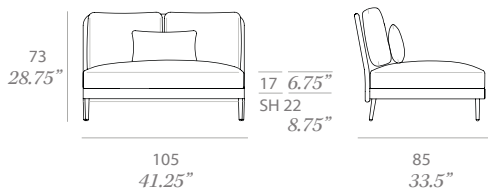

outdoor

Käbu

Central module / módulo central

Javier Pastor 2014/2019

C772

Module made of high resistance aluminum tube. Possibility of customization through a wide variety of technical fabrics completely suitable for outdoor use. Possibility of creating a wide variety of layouts thanks to the modularity of its elements. 1 loose cushion 19.75"x 12.5" included.

Shipment details

Qty	1 module (1 box)
Volume	0,77 m3 / 27.2 ft3
Gross weight	29 kg / 64 lb
Net weight	22 kg / 49 lb
Item dimensions (width x depth x height)	105 x 85 x 73 cm 41.25" x 33.5" x 28.75"
COM (1,40 - 1,50 m / 54"-59")	cushions: 3 m / 3.9 yd loose cushions: 0,5 m / 0.6 yd