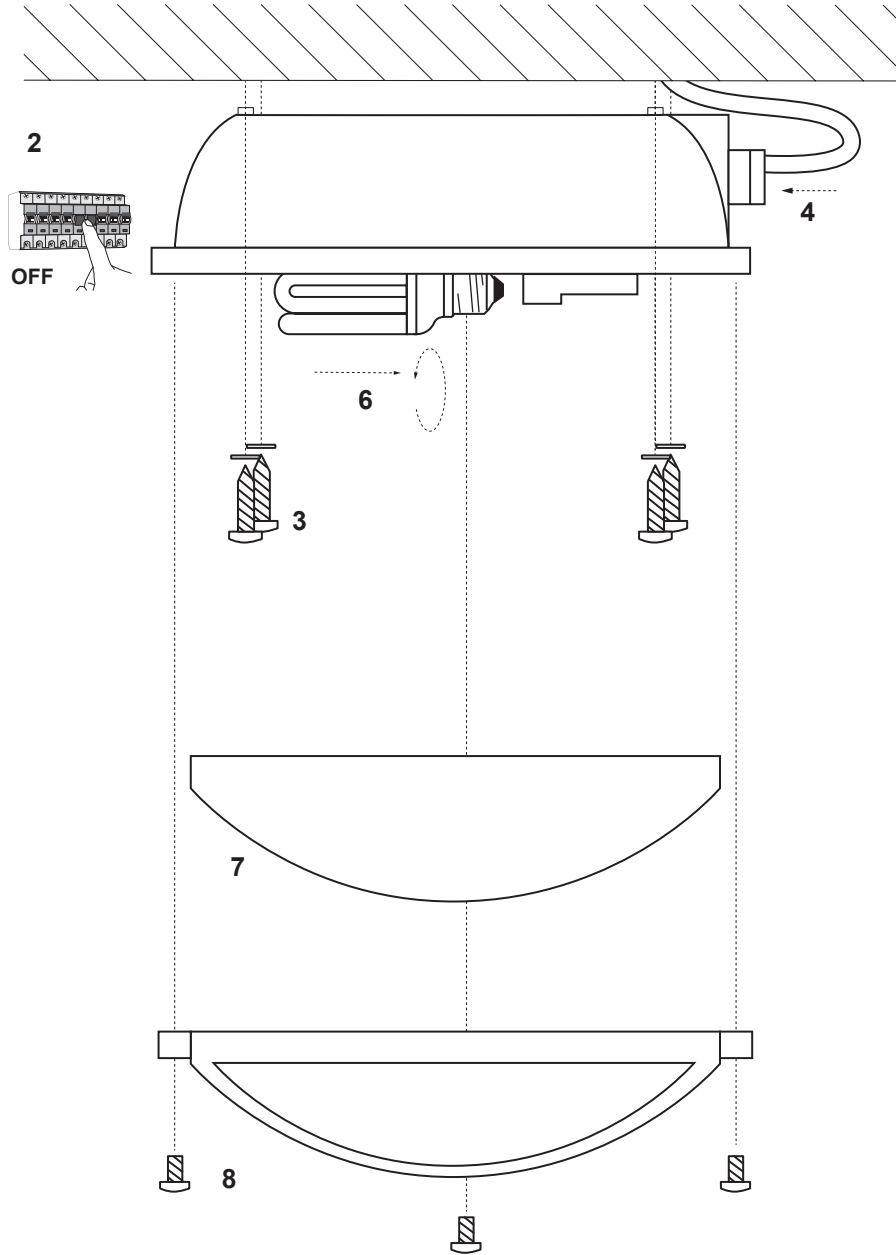

NORAY ref. 70999
IP65

TIMON ref. 70996
IP44

LIGHT SOURCE - FUENTE DE LUZ

1xE27 MAX. 60W no incl

TECHNICAL FEATURES - CARACTERISTICAS TÉCNICAS