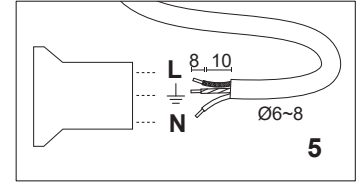

NORAY ref. 70999
IP65

TIMON ref. 70996
IP44

LIGHT SOURCE - FUENTE DE LUZ

1xE27 MAX. 60W no incl

TECHNICAL FEATURES - CARACTERISTICAS TÉCNICAS