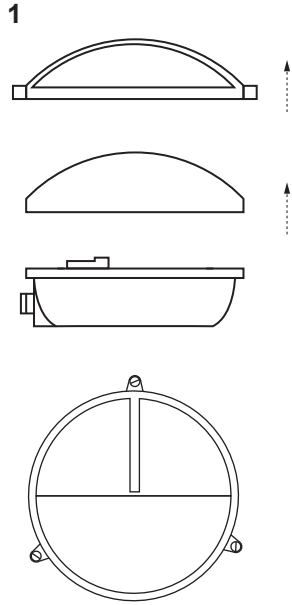

NORAY ref. 70999
IP65

TIMON ref. 70996
IP44

LIGHT SOURCE - FUENTE DE LUZ

1xE27 MAX. 60W no incl

TECHNICAL FEATURES - CARACTERISTICAS TÉCNICAS