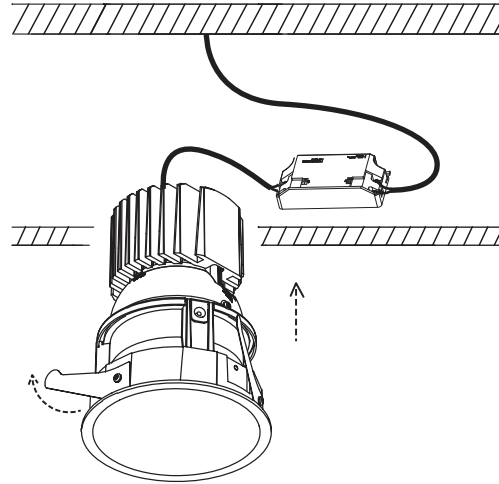

1

Ø103mm

2

3

4

ON

Technical features • Características técnicas

light options: LED 13W 350mA incl or LED 19W 500mA incl