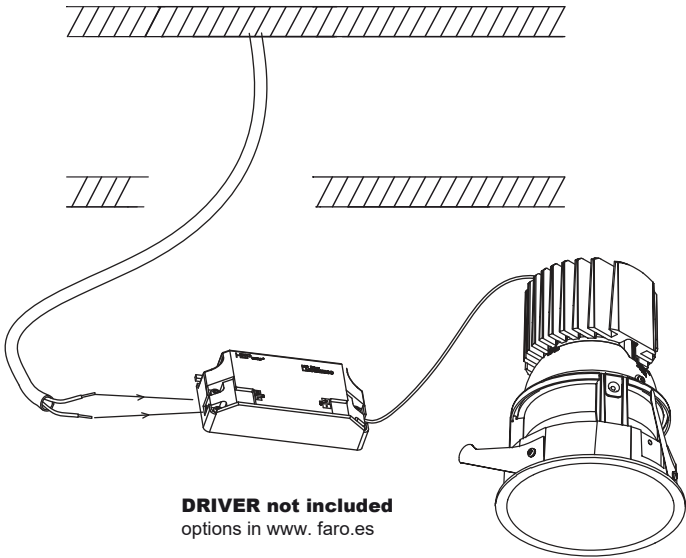

1

Ø103mm

2

3

4

ON

Technical features • Características técnicas

light options: LED 13W 350mA incl or LED 19W 500mA incl