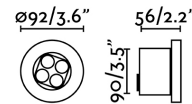

Specifications

Bulb:	OSRAM SSL 4W 3000K 13° 700mA 860Lm
Bulb included:	Yes
Transformer:	Driver
Transformer included:	No
Voltage:	24Vdc
IP:	67
Class:	III
Material:	Aluminium and opal glass diffuser
Designer:	
Height:	56 mm
Diameter:	92 Ø
Volume:	0.00222 m3