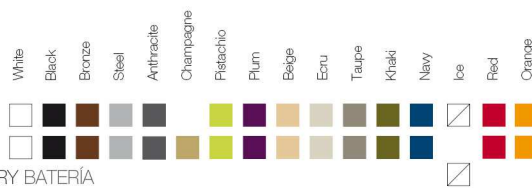

FINISHES ACABADOS

COLOURS COLORES

BASIC, SELF-WATERING / AUTORRIEGO

LACQUERED / LACADO

LIGHT / LUZ, LED RGB, LED DMX, BATTERY BATERIA

FABRIC TEJIDOS

NAUTICAL NÁUTICA

SILVERTEX