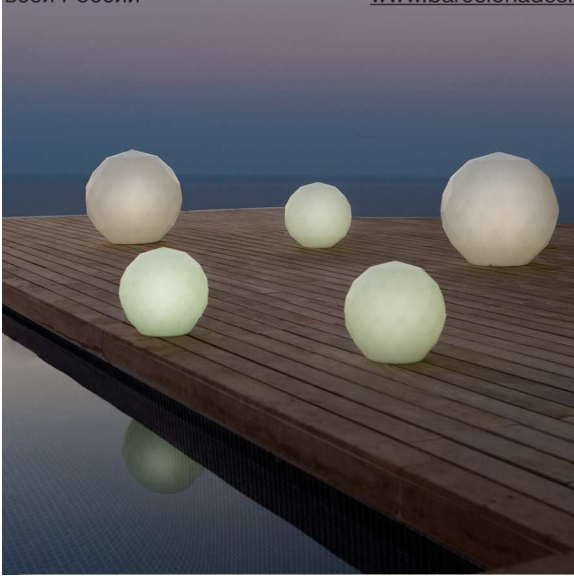

VASES LAMPARAS 40

DESCRIPTION DESCRIPTION

Made in resin of polyethylene by rotational moulding. 100% Recyclable. Item suitable for indoor and outdoor use. Available in different finishes.

Fabricada en resina de polietileno mediante moldeo rotacional con doble pared 100% Reciclable. Apto para exterior e interior. Disponible en varios acabados.