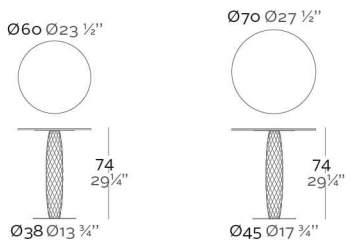

VASES Round Table
VASES Mesa Redonda

REFERENCE*

REFERENCIA*

47073 47073F 47074 47074F

ReferenceX, for example 0000A ReferenciaX, ejemplo 0000A.

* A: BASIC R: AUTORRIEGO F: LACADO W:LUZ L: LEDS B: FULL WHITE G: GLASS