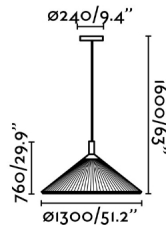

General characteristics

Type	II
IP	20
voltage	100V-240V
Hertz	50/60Hz
Cable meters	1600mm
Tensioner included	SI
Power	15W

Material

Body/Structure	Steel
Diffuser	Papyrus
Screen	Textile ribbon

Finish

Body/Structure	Matt Black
Diffuser	Beige
Screen	Beige