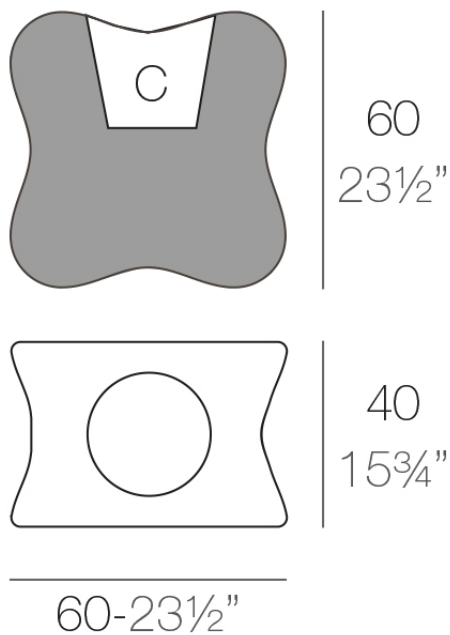

Info

Description

Pot made of polyethylene resin by rotational moulding. 100% Recyclable. Item suitable for indoor and outdoor use. Available in different finishes.

Weight: 12.32 Kg

PAL Maceta 60

C = 10 L

PAL Planter 60

C = 2 3/4 gal

Finishes

finishes

SELF-WATERING

Ref. 51004R

white 2001

ecru 2003

tortora 2004