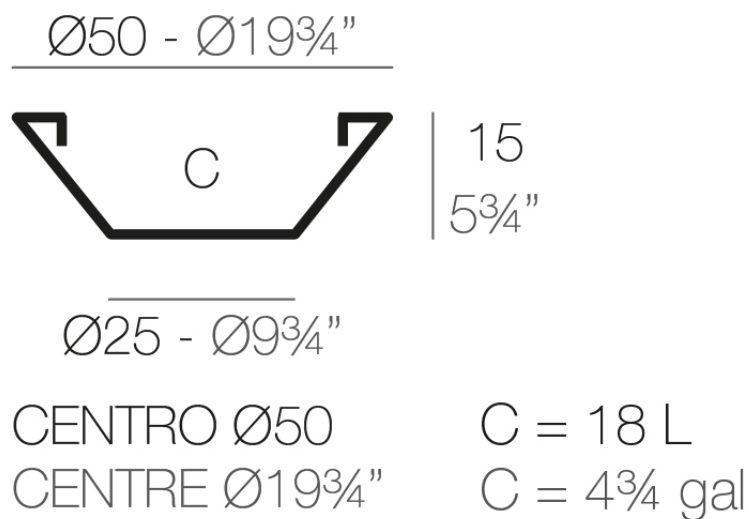

Info

Description

Pot made of polyethylene resin by rotational moulding. 100% Recyclable. Item suitable for indoor and outdoor use. Available in different finishes.

Weight: 2.2 Kg