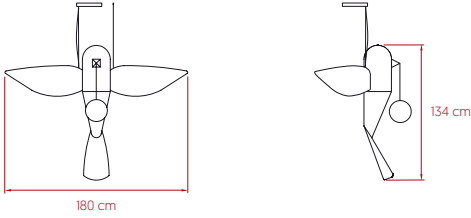

BIRDY VERTICAL

by Isidro Ferrer

Life Size Small Suspension - LED **lzf**

SIZE

REFERENCES

BIRDY LS V LED DIM0-10V
BIRDY LS V LED DIMDALI

COMPONENTS

Oak & Birch Wood

Wood Veneer Diffuser

Frosted Glass Ball

Nickel Metal Canopy: 34 x 11.5 x 5 cm

2 Steel Cables: 12.5 m

2 Transparent Electrical Cables: 5 m

LIGHT SOURCE

120 - 277V: Dimmable LED 0-10V or DALI

Class I

WOOD VENEER FINISHES

● 23 - Natural White

PACKAGING

Box Size: 137 x 72 x 75 cm

Box Volume: 0.74 m³

Weight: Gross - 54.5 Kg | Net - 11.5 Kg