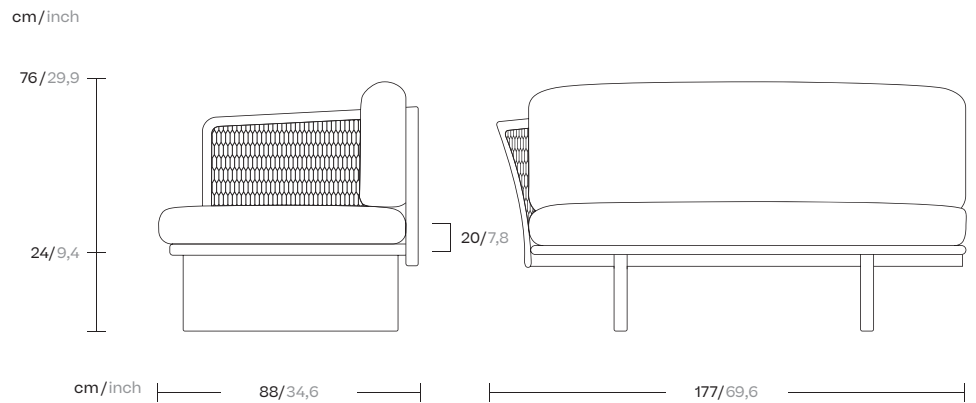

Mesh

Right corner module

“End”

(1 Side connection)

by Patricia Urquiola

kettal

Right corner module “End” (1 Side connection)

Designer
Patricia Urquiola

Collection
Mesh

Reference
KS1700300

1/3

Kettal Mesh collection recalls architectural facades, which filter the surrounding environment without stopping the light and air flow. Industrial and natural materials, hard and soft surfaces, transparent and solid volumes are putted face to face in order to create this family of outdoor furniture based in contrasts.

kettal

Right corner module “End” (1 Side connection)

Designer
Patricia Urquiola

Collection
Mesh

Reference
KS1700300

2/3

Materials

Aluminium
Antioxy, Heavy Load, Resistant En-1421, Kettalize-It, Anti-Scratch, Easy Clean, Flame Retardant M1, Eco Friendly Ecoembes Recycling Process