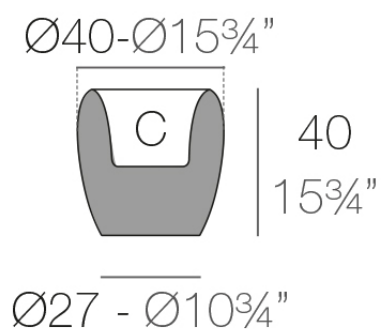

### Description

Pots made of polyethylene resin by rotational moulding. 100% Recyclable. Item suitable for indoor and outdoor use. Available in different finishes.

Weight: 3.5 Kg

BLOW Macetero 40 C = 10 L  
BLOW Planter 40 C = 2 $\frac{3}{4}$  gal