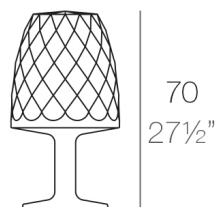

VASES FLOOR LAMP Ø38x70

By JM Ferrero

VASES, is made up of flowerpots, furniture and lighting designed by the Valencian designer JMFerrero. It's shapes were inspired by diamond cutting, producing pieces of clear-cut shapes and great style, creating a big visual impact.

View online: <https://www.vondom.com/products/47038A>

Features

Description

Made of polyethylene resin by rotational moulding. 100% Recyclable. Item suitable for indoor and outdoor use. Available in different finishes.

Weight

4.57 Kg

VASES Lámpara 70
VASES Lamp 70

FINISHES

BASIC

Ref. 47055A

Matt Polyethylene

- ICE
- WHITE
- BLACK
- BRONZE
- STEEL
- ANTHRACITE
- RED
- PISTACHIO
- ORANGE
- KHAKI
- NAVY
- TAUPE
- PLUM
- ECRU