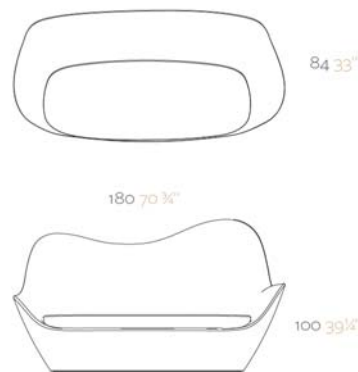

SABINAS Sofa
SABINAS Sofá

REFERENCE*

REFERENCIA*

45009

45009F

45009W

45009L

ReferenceX, for example 0000A

ReferenciaX, ejemplo 0000A.

* A: AIRE R: AGUA F: FOC W:LLUM L: LEDS B: FULL WHITE G: GLASS

FINISHES ACABADOS

BASIC Matt finished.
Básico, acabado mate.