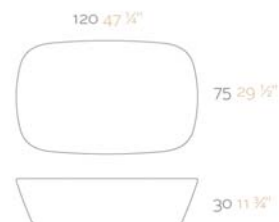

Продажа дизайнерской мебели,
света и аксессуаров
по всей России

8 (800) 500-70-36
hello@barcelonadesign.ru
www.barcelonadesign.ru

SABINAS MESA

DESCRIPTION DESCRIPTION

Made in resin of polyethylene by rotational moulding. 100% Recyclable. Item suitable for indoor and outdoor use. Available with different finishes.

Fabricado en resina de polietileno mediante moldeo rotacional con doble pared. 100% Reciclable. Apto para exterior e interior. Disponible en varios acabados.

WEIGHT PESO

INCLUDE INCLUYE

Finished RGB LED: Colour changes of remote control. Non-slipping feet.

Acabado LED RGB: Mando a distancia para cambio de color de la luz. Tacos antideslizantes.

OPTIONS OPCIONES

Possibility of transparent cable and switch only for indoor. Glass cover for table (Ref. 45008C).

Posibilidad de cable transparente e interruptor solo para interior. Cubre de cristal (Ref. 45008C)

REFERENCE* REFERENCIA*

45008 45008F 45008W 45008L 45008C

ReferenceX, for example 0000A ReferenciaX, ejemplo 0000A.

* A: AIRE R: AGUA F: FOC W: LLUM L: LEDS B: FULL WHITE G: GLASS

SABINAS Table
SABINAS Mesa