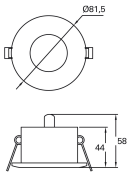

Minor

TC-1200-BLA

Wall fixture IP54 Minor White

TECHNICAL FEATURES

Power (W) : 50W

Total power consumption of light (W) : 50W

Real lumens : 857

Real lm/W : 17

Lens / reflector angle : FLOOD 59°

Structure material : Aluminium

Structure finish : Blanco

Diffuser material : Glass

Diffuser finish : Transparent

Max. size of light bulb : 55/50 mm

Recommended light bulb : GU10/G5.3

Service value measurement standard: EN 60879:2019

LOGISTICS

Net weight (kg): 0.21

Packaged weight (kg): 0.24

Packaging: 90mm x 90mm x 70mm