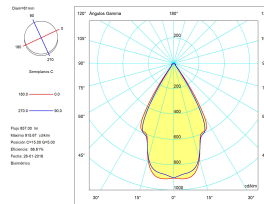

VENTILATION FEATURES

Power used: 50W

Service value measurement standard: EN 60879:2019

LOGISTICS

Net weight (kg): 0.21

Packaged weight (kg): 0.24

Packaging: 90mm x 90mm x 70mm