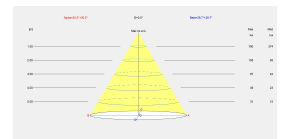

VENTILATION FEATURES

Power used: 50W

Service value measurement standard: EN 60879:2019

LOGISTICS

Net weight (kg): 0.21

Packaged weight (kg): 0.24

Packaging: 90mm x 90mm x 70mm