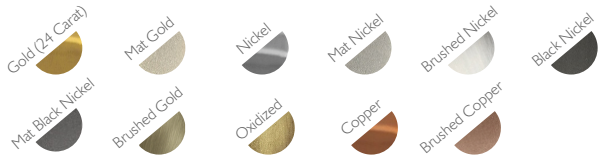

TYOLOGY | SUSPENSION

NAME | LABICS
REF. | 9710.10

DIMENSIONS

Height (approx.): 160 cm Width (approx.): 140cm Depth (approx.): 150cm

WEIGHT

Net Weight: 15kg Gross Weight: 40kg

LAMPS

Number: 10 Type: 40W max | G9

PACKING

Dimension: 171x118x46 cm

METAL FINISHING

Lacquered \\ Shine or mat \\ All RAL colours available

GLASS

- CE - Products manufactured according the European norm of security EN 60 598-1.
- VF - Products adjusted for instalation in surfaces normally inflammable.
- - Products of class II. The electric isolation is double or reinforced.
- ES - Products with the possibility of instalation of low-energy consumption bulbs.