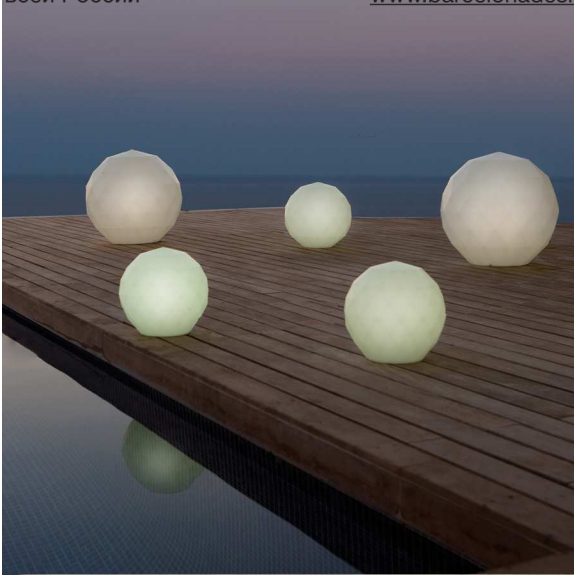

8 (800) 500-70-36
hello@barcelonadesign.ru
www.barcelonadesign.ru

VASES LAMPARAS 6o

DESCRIPTION DESCRIPTION

Made in resin of polyethylene by rotational moulding. 100% Recyclable. Item suitable for indoor and outdoor use. Available in different finishes.