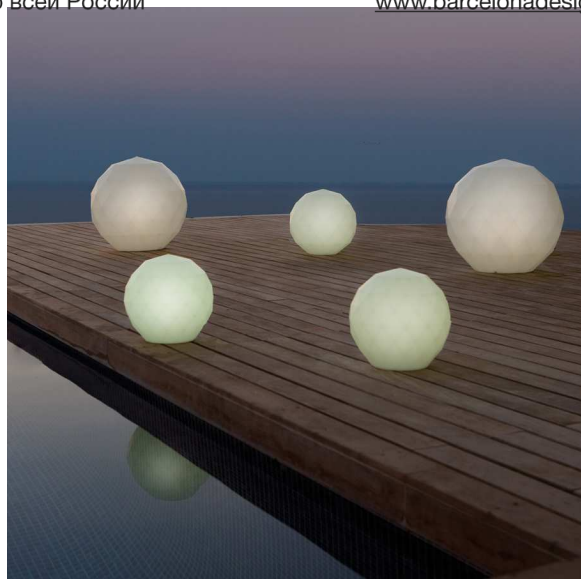

VASES LAMPARAS 40

DESCRIPTION DESCRIPTION

Made in resin of polyethylene by rotational moulding. 100% Recyclable. Item suitable for indoor and outdoor use. Available in different finishes.

Fabricada en resina de polietileno mediante moldeo rotacional con doble pared 100% Reciclable. Apto para exterior e interior. Disponible en varios acabados.