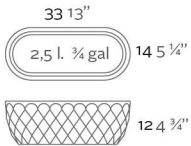

VASES Nano Jardiniere
VASES Nano Jardinera