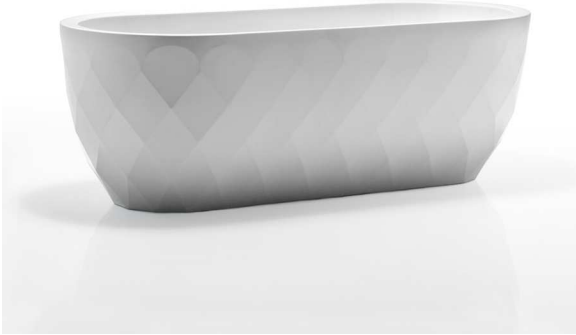

Продажа дизайнерской мебели,
света и аксессуаров
по всей России

8 (800) 500-70-36
hello@barcelonadesign.ru
www.barcelonadesign.ru

VASES JARDINERA

DESCRIPTION DESCRIPTION

Pot made in resin of polyethylene by rotational moulding. 100% Recyclable. Item suitable for indoor and outdoor use. Available with different finishes.

Macetero fabricado en resina de polietileno mediante moldeo rotacional con doble pared. 100% Reciclable. Apto para exterior e interior. Disponible en varios acabados.

WEIGHT PESO 15 Kg.

INCLUDE INCLUYE

Self watering system (except to Basic). Finished RGB LED: Colour changes of remote control.

Sistema de autorriego (menos en Basic). Acabado LED RGB: Mando a distancia para cambio de color de la luz.

OPTIONS OPCIONES

Finished Light: Possibility of transparent cable and switch only for indoor.

Acabado Luz: Posibilidad de cable transparente e interruptor solo para interior