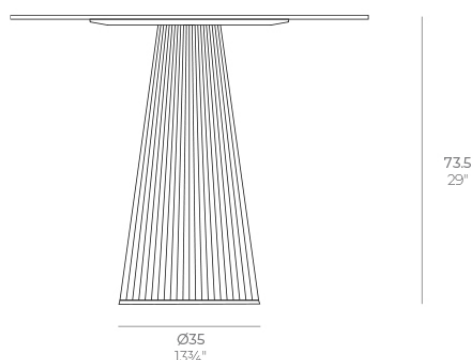

Gatsby base ø35x73cm s50

by Ramón Esteve

The Gatsby collection, designed by Ramón Esteve, evokes the elegance and glamour of Art Deco, reminding us of the Roaring Twenties. Inspired by the bonanza, parties and excesses of that era, Gatsby combines intricate design with extraordinary simplicity, reflecting the American dream.

Info

Description

Weight: 6.75 Kg

CATSBY Mesa Base Redonda Ø35x73.5cm S50
CATSBY Round Base Table Ø35x73.5cm S50
ref. 54453

TABLE TOP - SOBRE

- Ø79 cm
Ø31"
- Ø89 cm
Ø35"
- Ø100 cm
Ø39 1/4"

Finishes

finishes