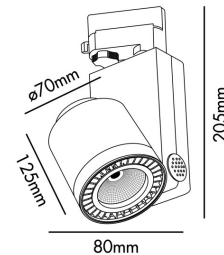

NANO-CYLINDER Black projector LED 12W 2700K 56° 1360 lm

Ref. 010800802

NANO-CYLINDER is the compact version of the MINI-CYLINDER track projector. It is a versatile track projector that allows different lighting scenes to be created with the same installation, depending on the need at the time. With a colour temperature of 2700K, this projector allows warm, comfortable atmospheres to be created. The 56° version is perfect for lighting in restaurants and hotels, and also in exhibition rooms or museums.

Specifications

Bulb:	LED 12W 1360lm 2700K 56° CRI82
Bulb included:	Yes
Transformer:	Driver
Transformer included:	Yes
Voltage:	220-240V
Operating Frequency:	50/60Hz
IP:	20
Class:	I
Material:	Die cast aluminium and template glass diffuser
Length:	125 mm
Net Width:	80 mm
Height:	205 mm
Diameter:	70 Ø
Net Weight:	0.75 kg
Volume:	0.00449 m3