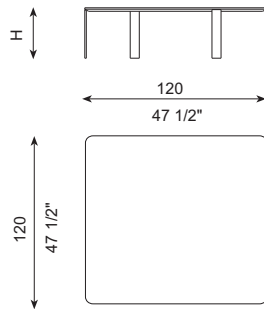

## DIBUJOS TÉCNICOS · TECHNICAL DRAWINGS

H= 28 cm / 11" - 36 cm / 14" - 44 cm / 17"

REF. M34-T40-I

REF. M34-T40-D

REF. M34-T60-I

REF. M34-T60-D

REF. M34-140-I

REF. M34-140-D

REF. M34-135-I

REF. M34-135-D

REF. M34-100x100

REF. M34-120x120

REF. M34-90x45

REF. M34-160x45

REF. M34-200x45