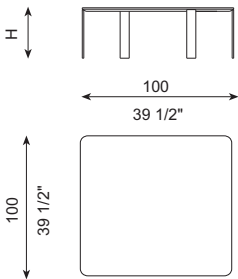

REF. M34-100x100