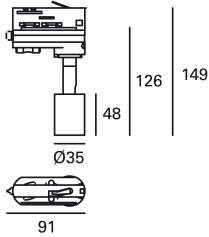

Key Model Tub

Leds C4 Team

TC-0485-BLA

Spotlight IP20 Key Model Tub GU10 75W Blanco

TECHNICAL FEATURES

Power (W) : Max. power 75W

Total power consumption of light (W) : 75W

Structure material : Aluminium

Structure finish : Blanco

Diffuser material : Glass

Diffuser finish : Transparent

Max. size of light bulb : NA/50 mm

Recommended light bulb : GU10

Voltage / frequency : 100-240V/50-60Hz

Warranty : 5 Years

Energy efficiency : Light bulb not included

LUMINOTECHNIC FEATURES

Lampholder: 1 x GU10

VENTILATION FEATURES

Power used: 75W

Service value measurement standard: EN 60879:2019

LOGISTICS

Net weight (kg): 0.19

Packaged weight (kg): 0.24

Packaging: 90mm x 50mm x 140mm