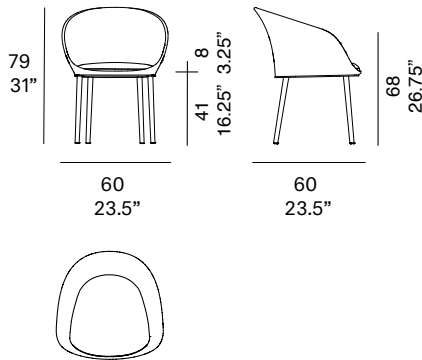

### Shipment details

Qty	1 dining armchair (1 box)
Volume	0,36 m <sup>3</sup> / 12.71 ft <sup>3</sup>
Gross weight	12 kg / 26.5 lb
Net weight (1 dining armchair)	7.5 kg / 16.5 lb
Box dimensions (approx.)	61 x 61 x 80 cm 24" x 24" x 31.5"
Item dimensions (width x depth x height)	60 x 60 x 79 cm 23.5" x 23.5" x 31"
COM	cushion: 0,9 m / 1 yd (1,40 - 1,50 m / 54"-59")