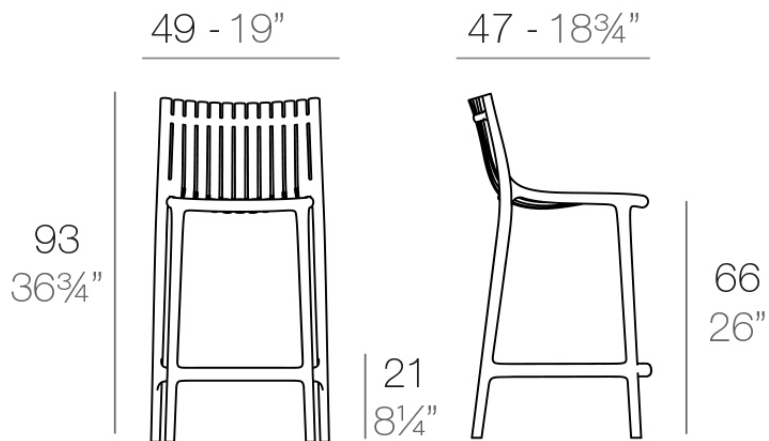

Ibiza counter stool 64,5 cm

by Eugeni Quitllet

Vondom's Ibiza collection, designed by Eugeni Quitllet, captures the essence of life by the sea and the ephemeral beauty of a season transformed into timeless pieces. Inspired by the sea breeze and the Mediterranean sun, Ibiza is an ode to sustainable design and the emotional mood that defines this iconic island.

Info

Description

Made of injected polypropylene with fiber glass. Stackable. Available in several colors. Item suitable for indoor and outdoor use.

Weight: 6 Kg

IBIZA Taburete 93

IBIZA Bar Stool 36 3/4"

Finishes