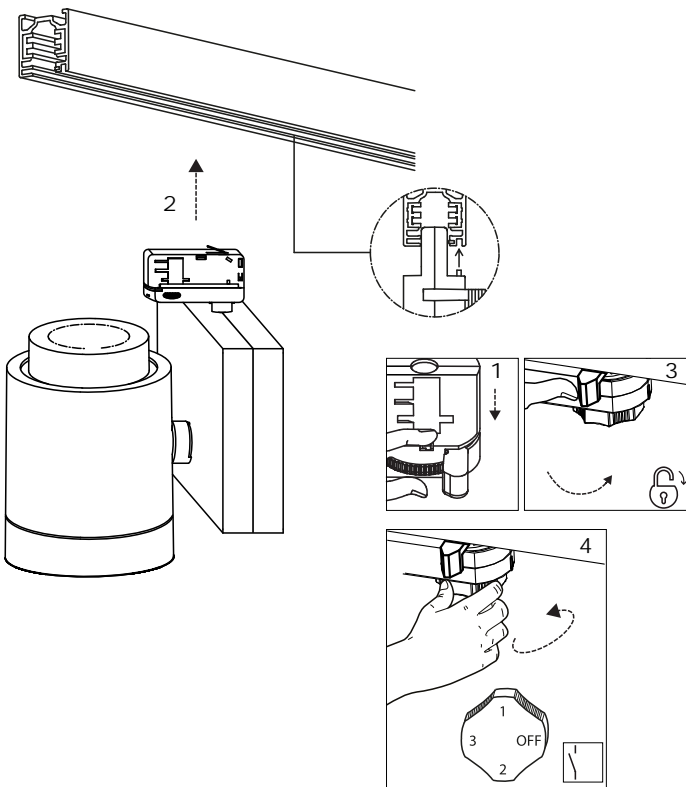

TRACK is sold separately.
Refs available in www.faro.es

TECHNICAL FEATURES - CARACTERÍSTICAS TÉCNICAS

1xQR-111 LED G53 12V MAX 15W LED not included

	IP20	1m	electronic gear incl	180°	355°	1,18 Kg	220V-240V ~50Hz/60Hz
--	------	----	-------------------------	------	------	---------	-------------------------