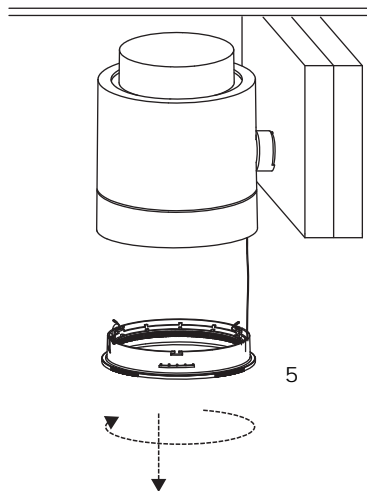

TRACK is sold separately.
Refs available in www.faro.es

TECHNICAL FEATURES - CARACTERÍSTICAS TÉCNICAS

1xQR-111 LED G53 12V MAX 15W LED not included

	IP20	1m	electronic gear incl	180°	355°	1,18 Kg	220V-240V ~50Hz/60Hz
--	------	----	-------------------------	------	------	---------	-------------------------