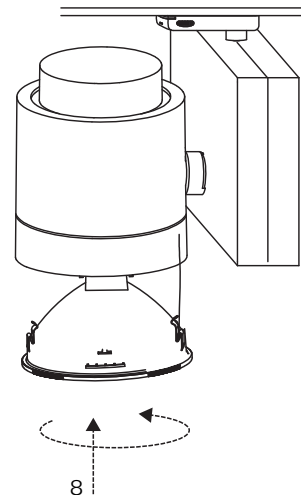

TRACK is sold separately.
Refs available in www.faro.es

TECHNICAL FEATURES - CARACTERÍSTICAS TÉCNICAS

1xQR-111 LED G53 12V MAX 15W LED not included

	IP20	1m	electronic gear incl	180°	355°	1,18 Kg	220V-240V ~50Hz/60Hz
--	------	----	-------------------------	------	------	---------	-------------------------