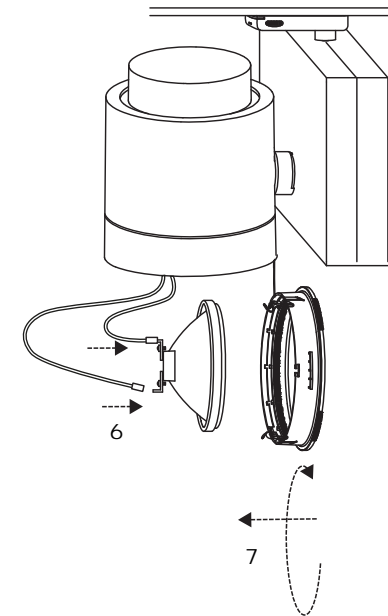

TRACK is sold separately.
Refs available in www.faro.es

TECHNICAL FEATURES - CARACTERÍSTICAS TÉCNICAS

1xQR-111 LED G53 12V MAX 15W LED not included

	IP20	1m	electronic gear incl	180°	355°	1,18 Kg	220V-240V ~50Hz/60Hz
--	------	----	-------------------------	------	------	---------	-------------------------