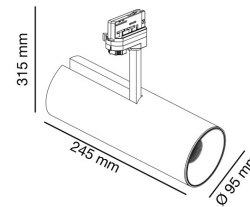

## FUGA LARGE Black projector LED CRI95 36W 4000K 60°

Ref. 011302402

FUGA LARGE version is a family of tubular format projectors. They can be adjusted in their 350° vertical axis and in their 90° horizontal axis. All the components are housed inside the projector case, obtaining a clean design. The projectors distribute light to where it is needed, since they can be directed. A Colour Rendering Index of 95 provides a realistic rendering of the colour. The higher the value, the better the human eye perceives the real colour of the objects it lights. With a colour temperature of 4000K, this black projector is suitable for lighting work spaces.

### Specifications

<b>Bulb:</b>	LED 36W CRI95 4000K 60°
<b>Bulb included:</b>	Yes
<b>Transformer:</b>	Driver
<b>Transformer included:</b>	No
<b>Voltage:</b>	100-240V
<b>Operating Frequency:</b>	50/60Hz
<b>Material:</b>	Die cast aluminium, aluminium reflector and template glass diffuser
<b>Length:</b>	95 mm
<b>Height:</b>	245 mm
<b>Net Weight:</b>	1.70 kg