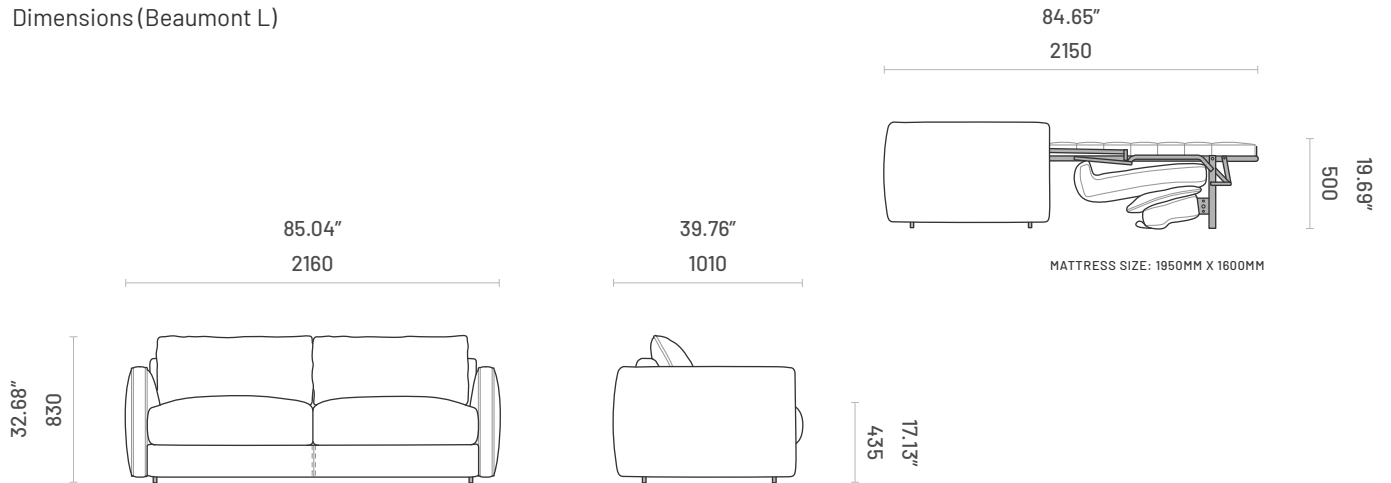

Specifications

Dimensions (Beaumont S)

Dimensions (Beaumont M)

Specifications

Dimensions (Beaumont L)

Technical Information

Frame

Structure: Pine wood, plywood and MDF

Padding

Seat Cushion: 18kg/m³, 35kg/m³, 40kg/m³, 60kg/m³ polyurethane foam and 100gr polyester fiber

Back Cushion: Mixed polyester staple fiber and feathers

Armrests: 18kg/m³, 23kg/m³, 30kg/m³, 60kg/m³ polyurethane foam and 200gr polyester fiber

COM Fabric and Leather Requirements

Item	1	
	Fabric	Leather
Beaumont Sofa Bed S	 12.00 lm 39.40 ft	 24.00 m2 259.20 ft2
Beaumont Sofa Bed M	 13.00 lm 42.70 ft	 26.00 m2 280.80 ft2
Beaumont Sofa Bed L	 13.00 lm 42.70 ft	 26.00 m2 280.80 ft2