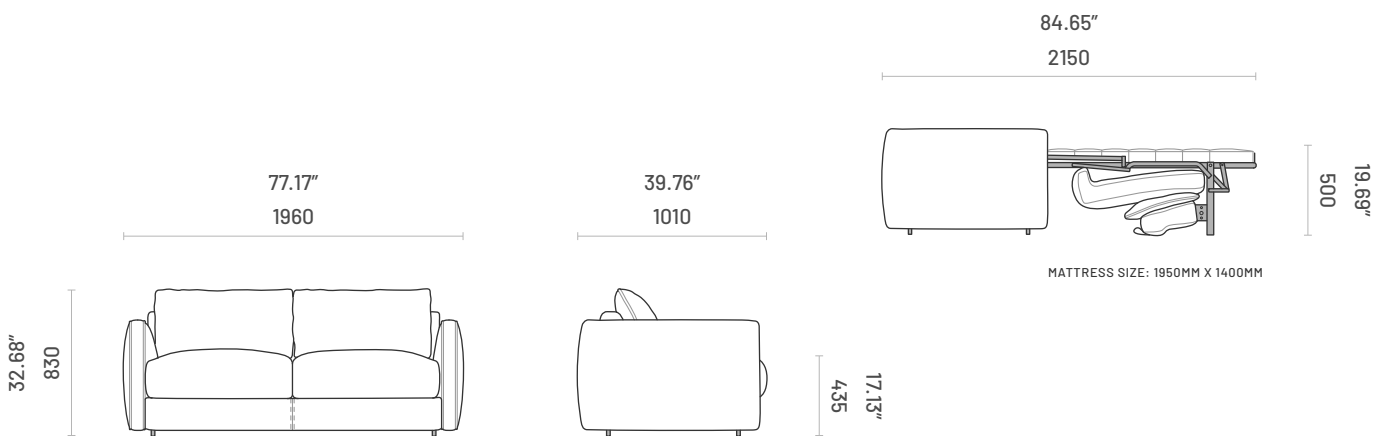

Beaumont

SOFA BED

Beaumont explores the beauty of simplicity blended with functionality for its single-motion opening system. This innovative mechanism design makes room for an inviting bed, ensuring the ultimate comfort experience you never knew you needed. Produced with high-quality materials and the best sewing techniques, Beaumont is available in three different dimensions, pairing a traditional sofa with a modern bed without compromising the design.

Specifications

Dimensions (Beaumont S)

Dimensions (Beaumont M)

Specifications

Dimensions (Beaumont L)

Technical Information

Frame

Structure: Pine wood, plywood and MDF

Padding

Seat Cushion: 18kg/m³, 35kg/m³, 40kg/m³, 60kg/m³ polyurethane foam and 100gr polyester fiber

Back Cushion: Mixed polyester staple fiber and feathers

Armrests: 18kg/m³, 23kg/m³, 30kg/m³, 60kg/m³ polyurethane foam and 200gr polyester fiber

COM Fabric and Leather Requirements

Item	1	
	Fabric	Leather
Beaumont Sofa Bed S	 12.00 lm 39.40 ft	 24.00 m2 259.20 ft2
Beaumont Sofa Bed M	 13.00 lm 42.70 ft	 26.00 m2 280.80 ft2
Beaumont Sofa Bed L	 13.00 lm 42.70 ft	 26.00 m2 280.80 ft2