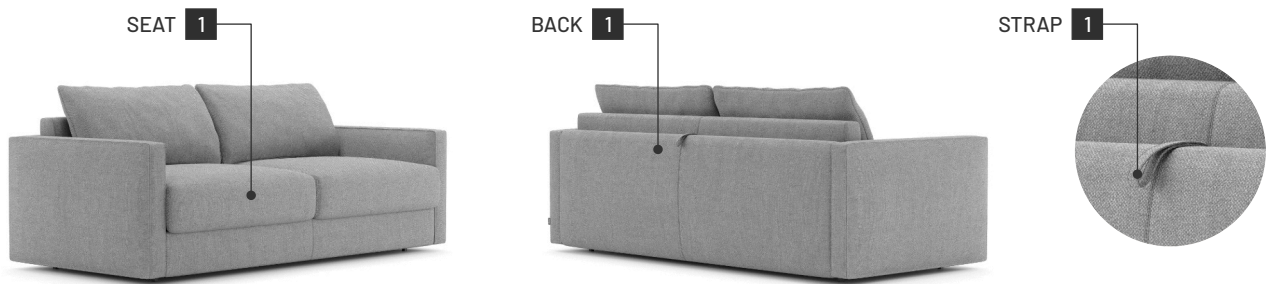

Materials and Finishes

Overview

Available Finishes

	1
Fabrics	
Aldan	●
Arno	●
Astoria	●
Avalon	●
Bergen	●
Brampton	●
Clarence	●
Columbia	●
Devon	●
Galway	●
Helmand	●
Hudson	●
Osaka	●
Provence	●
Synthetic Leathers	
Rupert	●
Natural Leathers	
Albany	—
Aspen	●
Dover	●