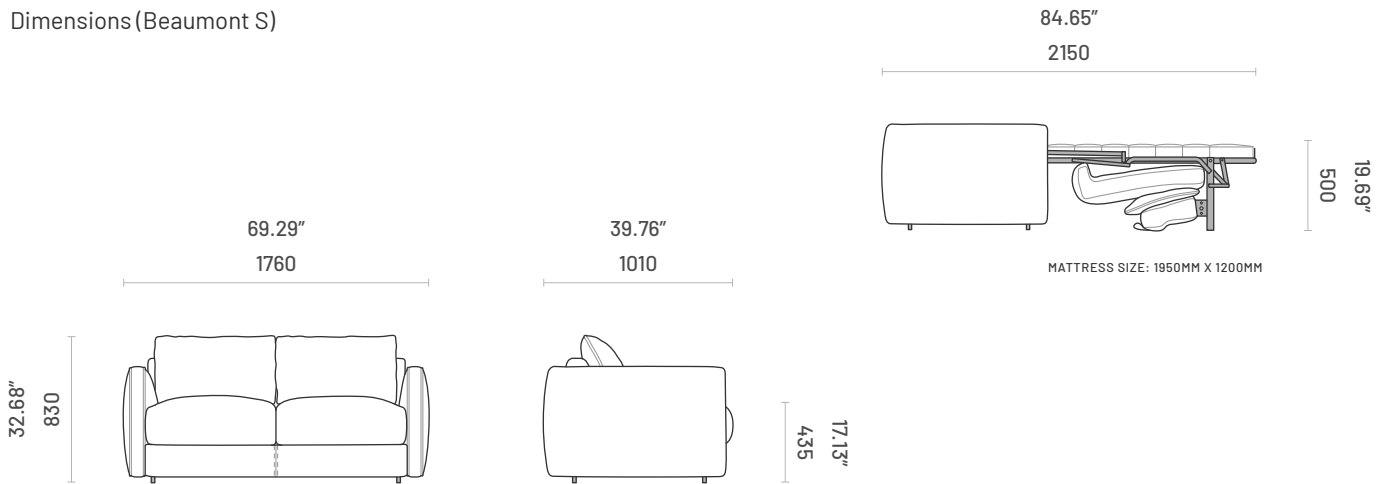

Beaumont

SOFA BED

Beaumont explores the beauty of simplicity blended with functionality for its single-motion opening system. This innovative mechanism design makes room for an inviting bed, ensuring the ultimate comfort experience you never knew you needed. Produced with high-quality materials and the best sewing techniques, Beaumont is available in three different dimensions, pairing a traditional sofa with a modern bed without compromising the design.

Specifications

Dimensions (Beaumont S)

Dimensions (Beaumont M)

Specifications

Dimensions (Beaumont L)

Technical Information

Frame

Structure: Pine wood, plywood and MDF

Padding

Seat Cushion: 18kg/m³, 35kg/m³, 40kg/m³, 60kg/m³ polyurethane foam and 100gr polyester fiber

Back Cushion: Mixed polyester staple fiber and feathers

Armrests: 18kg/m³, 23kg/m³, 30kg/m³, 60kg/m³ polyurethane foam and 200gr polyester fiber

COM Fabric and Leather Requirements

Item	1	
	Fabric	Leather
Beaumont Sofa Bed S	 12.00 lm 39.40 ft	 24.00 m2 259.20 ft2
Beaumont Sofa Bed M	 13.00 lm 42.70 ft	 26.00 m2 280.80 ft2
Beaumont Sofa Bed L	 13.00 lm 42.70 ft	 26.00 m2 280.80 ft2