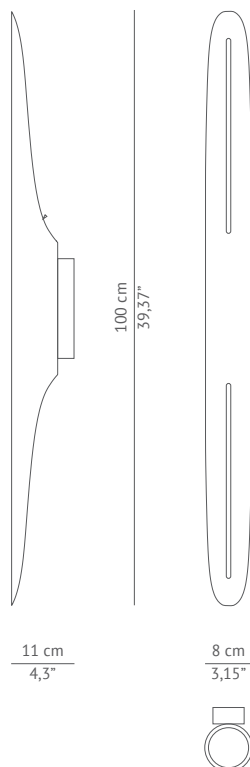

CASEGOODS UPHOLSTERY LIGHTING RUGS

SHAKA | WALL LIGHT

Believed to be seven points in the human body in which energy flows through, SHAKA derives from the Sanskrit word meaning "wheel". Inspired by this fascinating yogi belief, SHAKA Wall Light came to life by the hands of our team of designers and craftsmen. Composed by hammered aged brass, it is the piece that will create the perfect golden light balance in your modern home decor.

DIMENSIONS

WIDTH	8 cm 3,15"
DEPTH	11 cm 4,3"
HEIGHT	100 cm 39,37"

MATERIALS

Hammered aged brass

TECHNICAL SPECIFICATIONS

BULB HOLDERS	2 X GU10
VOLTAGE	220 V - 240 V
WATTAGE	35 watts per bulb
WEIGHT	1,5kg 3,3 lb

CE certificate

PACKAGING

DIMENSIONS	W 15 cm 33,46" D 15 cm 33,46" H 107 cm 42,12"
VOLUME	0,02m ³ 0,7 ft ³
WEIGHT	1,5kg 3,3 lb

LEAD TIME

Production time is between 6 to 8 weeks for BRABBU collections.
Delivery time is not included.