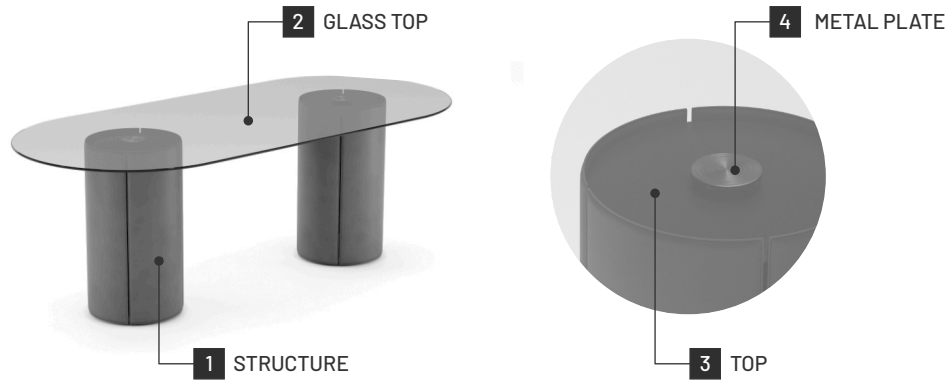

Materials and Finishes

Overview

Available Finishes

	1	2	3	4
Natural Leathers				
Albany	●	–	–	–
Aspen	–	–	–	–
Dover	–	–	–	–
Glasses and Mirrors				
Clear Glass	–	●	–	–
Smoked Glass	–	●	–	–
Bronze Glass	–	●	–	–
Clear Mirror	–	–	–	–
Smoked Mirror	–	–	–	–
Bronze Mirror	–	–	–	–
Lacquers				
Bone	–	–	●	–
Taupe	–	–	●	–
Olive	–	–	●	–
Syrah	–	–	●	–
Ocean	–	–	●	–
Black	–	–	●	–
Wood Veneers				
Natural Oak	–	–	●	–
Natural Walnut	–	–	●	–
Fumé Eucalyptus	–	–	●	–
Fumé Oak	–	–	●	–
Metal Plate				
Silver Brushed	–	–	–	●