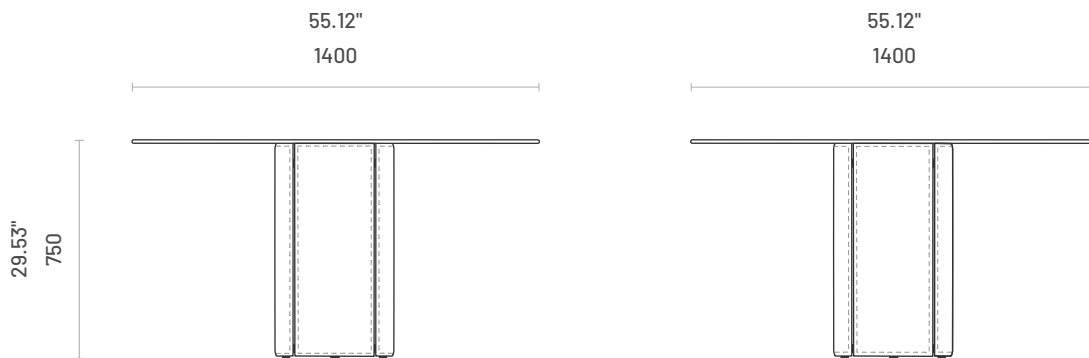

Mano

DINING TABLE

With classic materials and an outstanding shape, Mano Dining Table inspires for its harmony and craftwork design. It is fully upholstered in natural leather contrasting with the top in glass, embodying a sense of authenticity and allowing your design to endure. Mano is also available in the coffee table and side table versions for you for an exclusive design.

Specifications

Dimensions (Round Table)

Dimensions (Oval Table)

Technical Information

Frame

Structure: MDF, Natural Leather and Steel

Top: Glass

Materials and Finishes