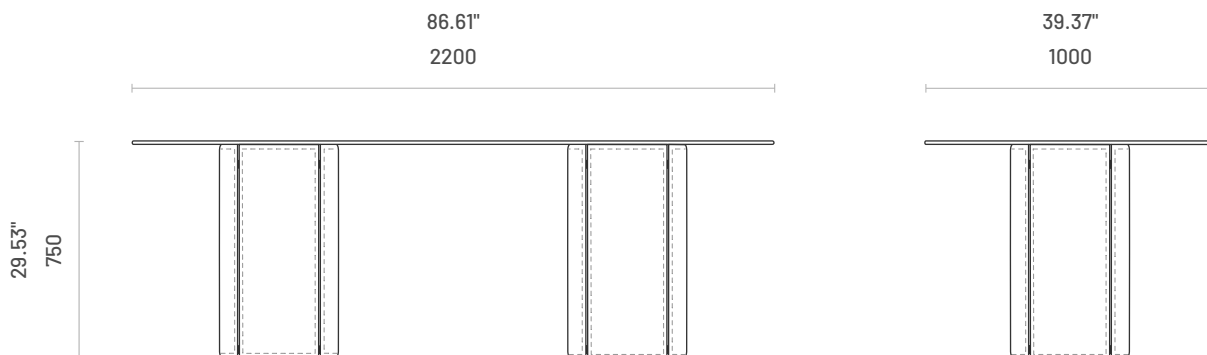

Mano

DINING TABLE

With classic materials and an outstanding shape, Mano Dining Table inspires for its harmony and craftwork design. It is fully upholstered in natural leather contrasting with the top in glass, embodying a sense of authenticity and allowing your design to endure. Mano is also available in the coffee table and side table versions for you for an exclusive design.

Specifications

Dimensions (Round Table)

Dimensions (Oval Table)

Technical Information

Frame

Structure: MDF, Natural Leather and Steel

Top: Glass

Materials and Finishes