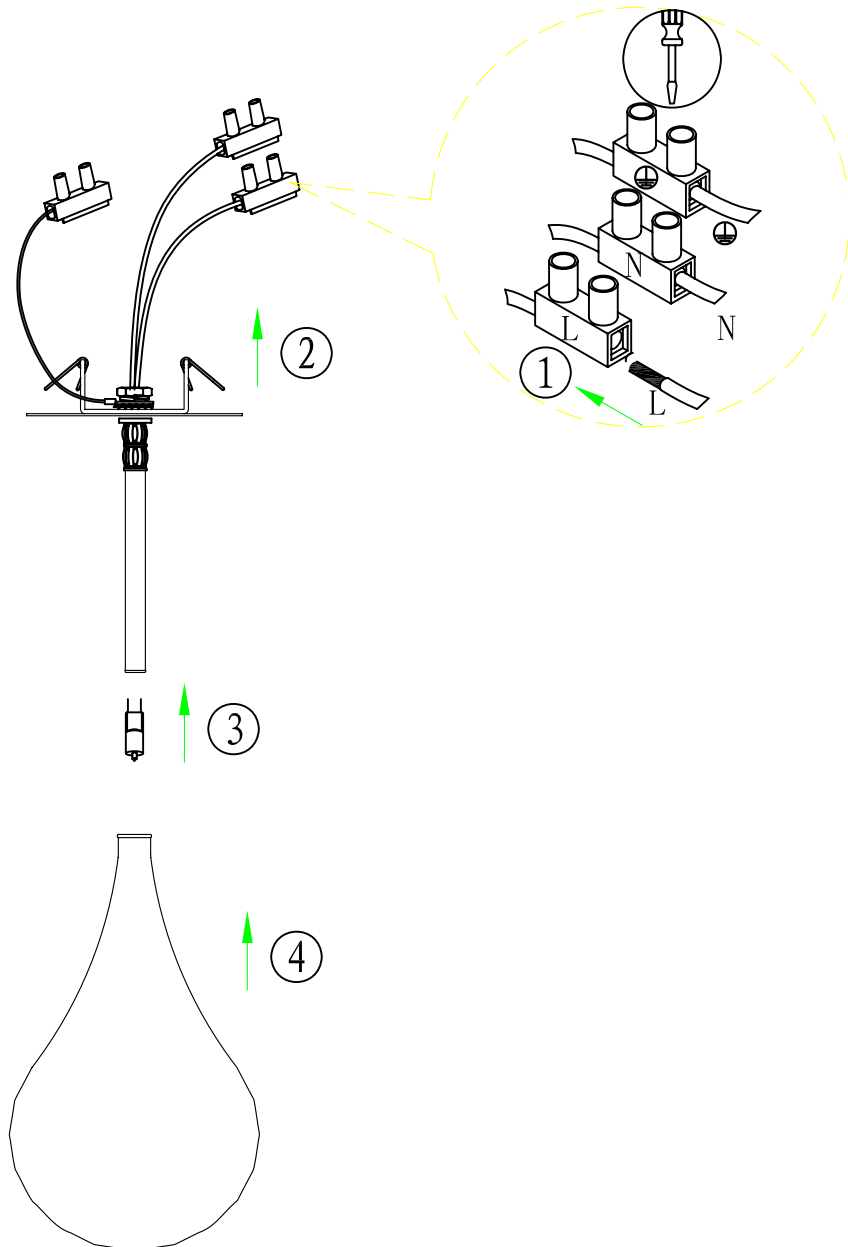

# INSTALLATION INSTRUCTION

Item No.: 9101/016

## FEATURE

● Lamp Type: G4 1 × Max 20W 12V~

The lamp can be only indoor used

If in doubt, consult a qualified electrician or contact your retail outlet. Ensure that you always install the fitting to the relevant regulations. Certain regulations indicate that lighting fittings should be installed by a qualified electrician.