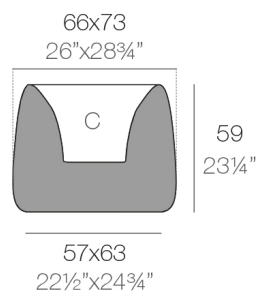

# ORGANIC SQUARE PLANTER 66x73x57

By MACETEROS

View online: <https://www.vondom.com/products/42305A>

### Description

10.38 Kg

ORGANIC cuadrada 66x73 cm C = 36 L  
 ORGANIC square 26"x28 3/4" C = 9 1/2 gal