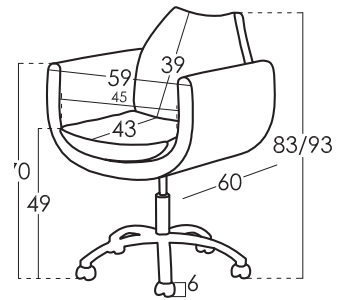

Model **MAGNO**

Guarantee

Frame and seat suspension

Lifetime guarantee

Rest of Pieces 2 years*

*6-month guaranty extension by activating it on the web

Technical Information

Frame	Frame of pine wood and MDF
Seat Suspension	
Back Suspension	
Seat Foam	30KG Foam on seat cushions + Fibre
Seat Firmness	Hard Foam (green) *
Back Cushions	Foam 35Kg + 150grs
Loose Cushions	Not included
Legs Options	Aluminium
Colors	With or without castors

Comments: * You would like to know more?
Check the FAQs section in our website

Cushions Measures

Measures

Scheme

Width	59 cm
Height	83/93 cm
Depth	60 cm
Seat Height	69 cm
Arm Height	75 cm
Back Height	39 cm
Depth when open	- cm
Net Weight	18 kg
Gross Weight	19 kg
Volume m3	0,21 m3