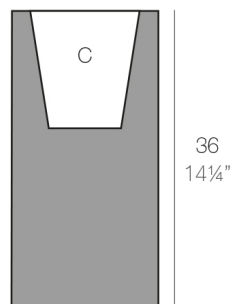

HIGH CUBE 18x18x36

By MACETEROS

View online: <https://www.vondom.com/products/41418A>

Features

Description

Pot made of polyethylene resin by rotational moulding. 100% Recyclable. Item suitable for indoor and outdoor use. Available in different finishes.

Weight

1.5 Kg

18x18 - 7"x7"

CUBO ALTO Nano 18x18x36 cm
HIGH CUBE Nano 7"x7"x14 1/4"

C = 1,5 L
C = 1/2 gal

FINISHES

BASIC

Ref. 41418A