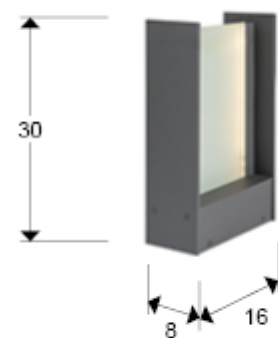

## Matia 216102

Outdoor lighting

Small outdoor light beacon. Made of cast aluminum in a dark grey finish. Diffuser: 12 mm matt frosted glass sheet. IP65. 18W LED, 460lm, 3000K.

### SIZES

Sizes: ↔ 17.0 ↓ 30.0 ↗ 8.0 cm  
Weight: 2.5 Kg

### SIZES WITH PACKAGING

Weight: 2.9 Kg  
Volume: 0.0170m<sup>3</sup>  
Sizes: ↔ 26.0 ↓ 39.0 ↗ 17.0 cm

---