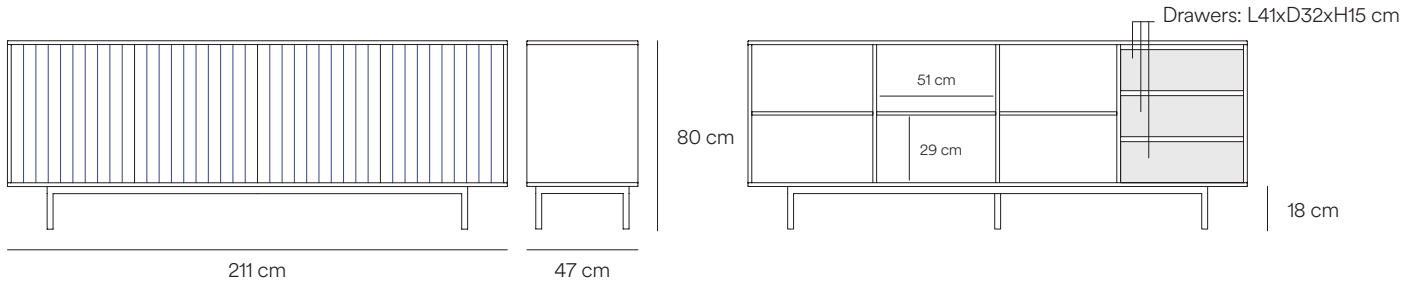

Sierra by Cambres Design

Sierra collection is inspired
by the mountainous depths,
which perception of the
volumes is influenced by the
light fluctuations.

Teulat

Fact sheet

Sideboard 4D3Dr

Sideboard 3D3Dr

Sideboard 2D4Dr

Sideboard 1D4Dr

TV Bench 3D

TV Bench 2D3Dr

TV Bench 1D3Dr

Cabinet 2D2Dr

Bedside table 2Dr

Desk 2Dr

Finishes