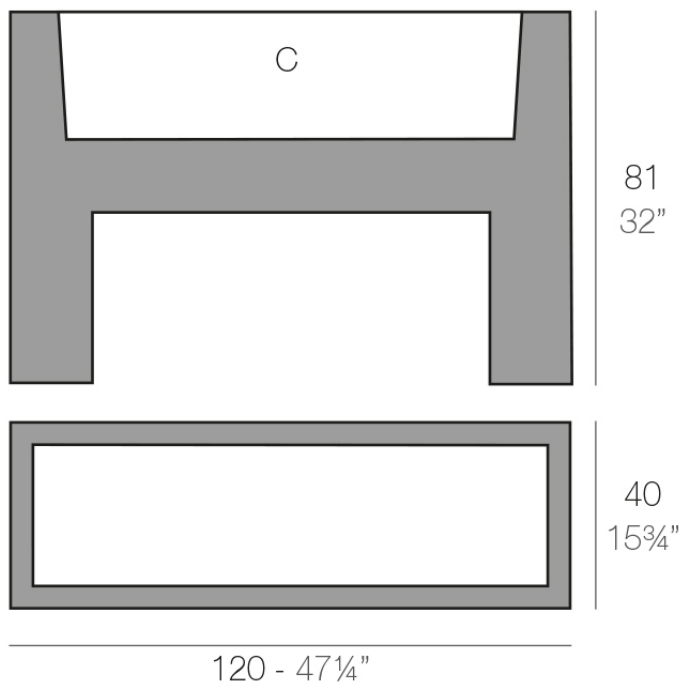

Info

Description

Pot made of polyethylene resin by rotational moulding. 100% Recyclable. Item suitable for indoor and outdoor use. Available in different finishes.

Weight: 15 Kg

MURO 120 x 40 x 81 cm C = 90 L 31 x 31 cm
MURO 47 1/4" x 15 3/4" x 32" C = 24 gal 24" x 12 1/4"