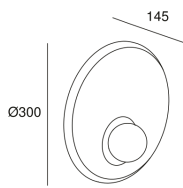

Trip ø300mm

Nahtrang Design

05-8356-05-05

Wall fixture Trip ø300mm E14 7W Black

TECHNICAL FEATURES

IP20

Power (W) : Max. power 7W

Total power consumption of light (W) : 7W

Structure material : Aluminium, Steel

Structure finish : Black

Diffuser material : Glass

Diffuser finish : Opal

Max. size of light bulb : 90/50 mm

Recommended light bulb : E14

Voltage / frequency : 100-240V/50-60Hz