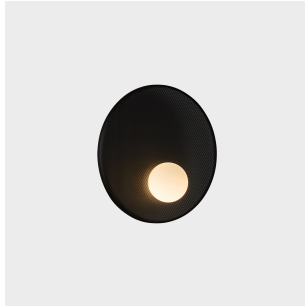

Trip ø300mm

Nahtrang Design

05-8356-05-05

Wall fixture Trip ø300mm E14 7W Black

TECHNICAL FEATURES

IP20

Power (W) : Max. power 7W

Total power consumption of light (W) : 7W

Structure material : Aluminium, Steel

Structure finish : Black

Diffuser material : Glass

Diffuser finish : Opal

Max. size of light bulb : 90/50 mm

Recommended light bulb : E14

Voltage / frequency : 100-240V/50-60Hz