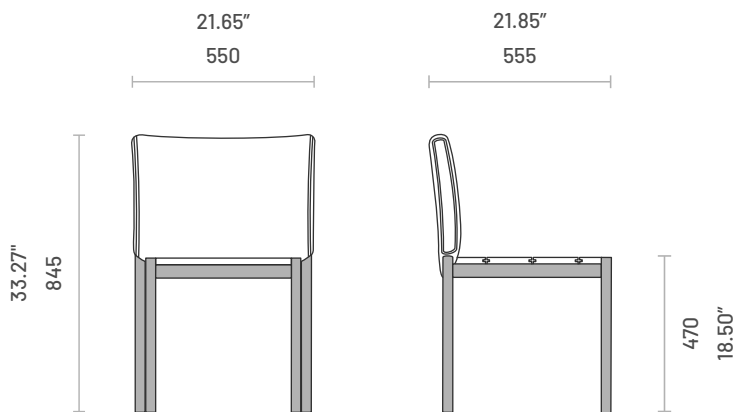

Specifications

Dimensions (Armchair)

Left Sided and Right Sided

Dimensions (2 Seater Module with Armrests)

Left Sided and Right Sided

Specifications

Dimensions (2 Seater Module)

Left Sided and Right Sided

Dimensions (Chaise Longue)

Left Sided and Right Sided

Dimensions (Pouf)

Left Sided and Right Sided

Specifications

Dimensions (Sunbed)

Dimensions (Side Table)

Dimensions (Coffee Table)

Specifications

Dimensions (Chair)

Dimensions (Chair with Armrests)

Dimensions (Dining Table)

Technical Information**Frame (Seating Modules)**

Structure: Stainless Steel

Base: Composite Decking

PaddingSeat: 21kg/m³ to 24kg/m³, 31kg/m³ to 34kg/m³ polyurethane foamArms/Backrest: 21kg/m³ to 24kg/m³ polyurethane foam**Frame (Chairs)**

Structure: Stainless Steel

Base: Composite Decking

PaddingBackrest: 31kg/m³ to 34kg/m³ polyurethane foam**Frame (Tables)**

Structure: Stainless Steel

Top: Composite Decking

Materials and Finishes

Overview

Available Finishes