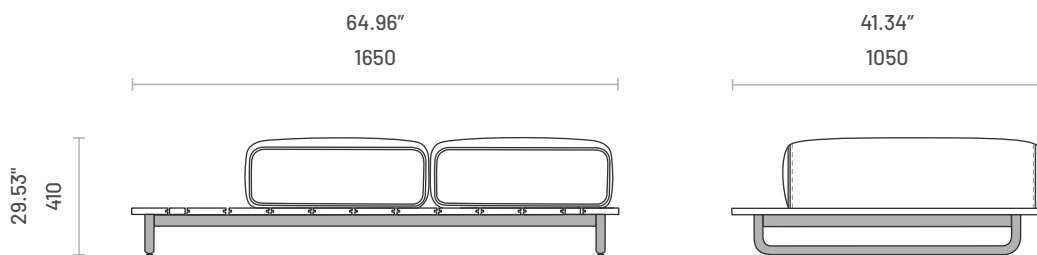

Specifications

Dimensions (Armchair)

Left Sided and Right Sided

Dimensions (2 Seater Module with Armrests)

Left Sided and Right Sided

Specifications

Dimensions (2 Seater Module)

Left Sided and Right Sided

Dimensions (Chaise Longue)

Left Sided and Right Sided

Dimensions (Pouf)

Left Sided and Right Sided

Specifications

Dimensions (Sunbed)

Dimensions (Side Table)

Dimensions (Coffee Table)

Specifications

Dimensions (Chair)

Dimensions (Chair with Armrests)

Dimensions (Dining Table)

Technical Information**Frame (Seating Modules)**

Structure: Stainless Steel

Base: Composite Decking

PaddingSeat: 21kg/m³ to 24kg/m³, 31kg/m³ to 34kg/m³ polyurethane foamArms/Backrest: 21kg/m³ to 24kg/m³ polyurethane foam**Frame (Chairs)**