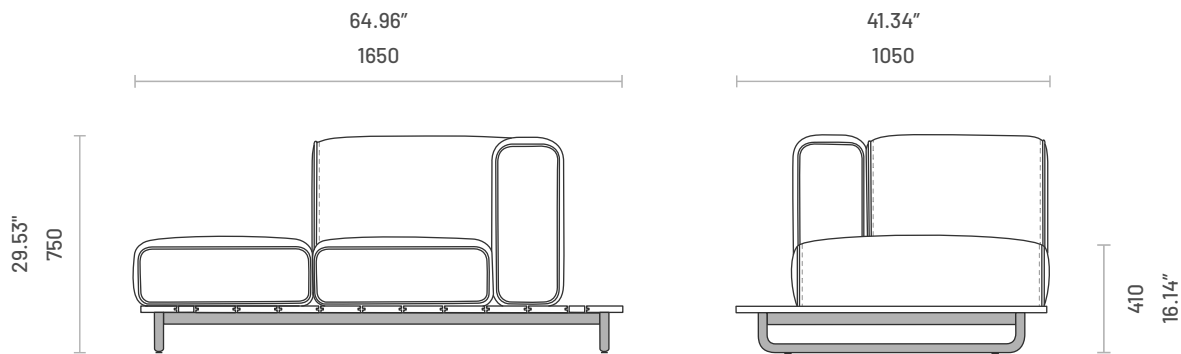

Specifications

Dimensions (Armchair)

Left Sided and Right Sided

Dimensions (2 Seater Module with Armrests)

Left Sided and Right Sided

Specifications

Dimensions (2 Seater Module)

Left Sided and Right Sided

Dimensions (Chaise Longue)

Left Sided and Right Sided

Dimensions (Pouf)

Left Sided and Right Sided

Specifications

Dimensions (Sunbed)

Dimensions (Side Table)

Dimensions (Coffee Table)

Specifications

Dimensions (Chair)

Dimensions (Chair with Armrests)

Dimensions (Dining Table)

Technical Information**Frame (Seating Modules)**

Structure: Stainless Steel

Base: Composite Decking

PaddingSeat: 21kg/m³ to 24kg/m³, 31kg/m³ to 34kg/m³ polyurethane foamArms/Backrest: 21kg/m³ to 24kg/m³ polyurethane foam**Frame (Chairs)**