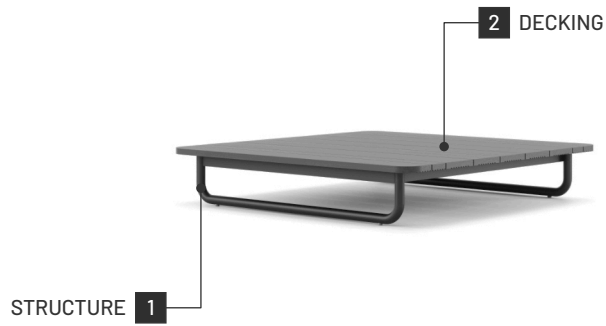

Materials and Finishes

Overview

Available Finishes

Outdoor Metals	1
White Texturized	•
Black Texturized	•

*ITEM 2 - DECKING is not a customizable item and it only exists in its standard dark brown color.