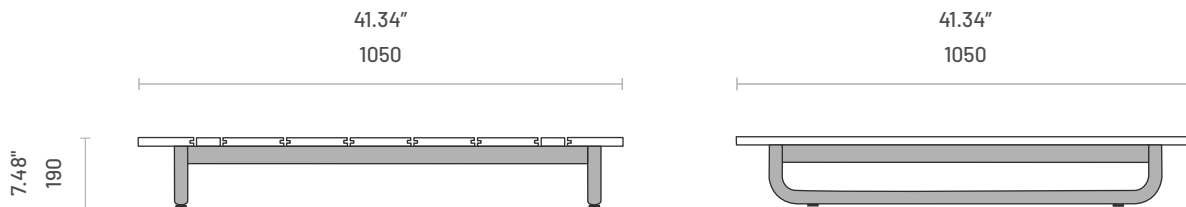

Specifications

Dimensions (Armchair)

Left Sided and Right Sided

Dimensions (2 Seater Module with Armrests)

Left Sided and Right Sided

Specifications

Dimensions (2 Seater Module)

Left Sided and Right Sided

Dimensions (Chaise Longue)

Left Sided and Right Sided

Dimensions (Pouf)

Left Sided and Right Sided

Specifications

Dimensions (Sunbed)

Dimensions (Side Table)

Dimensions (Coffee Table)

Specifications

Dimensions (Chair)

Dimensions (Chair with Armrests)

Dimensions (Dining Table)

Technical Information**Frame (Seating Modules)**

Structure: Stainless Steel

Base: Composite Decking

PaddingSeat: 21kg/m³ to 24kg/m³, 31kg/m³ to 34kg/m³ polyurethane foamArms/Backrest: 21kg/m³ to 24kg/m³ polyurethane foam**Frame (Chairs)**