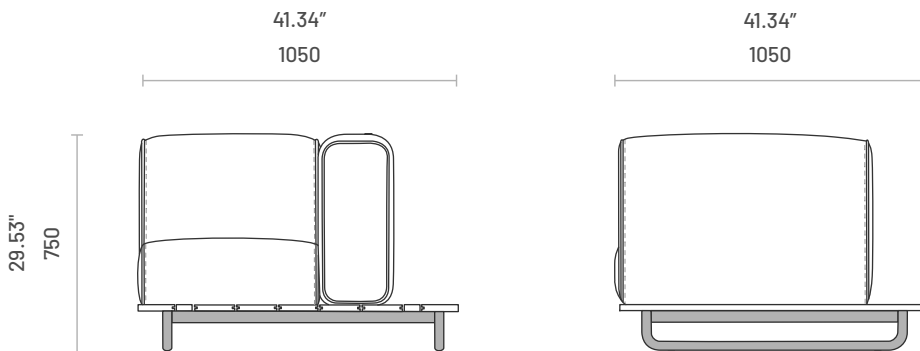

Specifications

Dimensions (Armchair)

Left Sided and Right Sided

Dimensions (2 Seater Module with Armrests)

Left Sided and Right Sided

Specifications

Dimensions (2 Seater Module)

Left Sided and Right Sided

Dimensions (Chaise Longue)

Left Sided and Right Sided

Dimensions (Pouf)

Left Sided and Right Sided

Specifications

Dimensions (Sunbed)

Dimensions (Side Table)

Dimensions (Coffee Table)

Specifications

Dimensions (Chair)

Dimensions (Chair with Armrests)

Dimensions (Dining Table)

Technical Information**Frame (Seating Modules)**

Structure: Stainless Steel

Base: Composite Decking

PaddingSeat: 21kg/m³ to 24kg/m³, 31kg/m³ to 34kg/m³ polyurethane foamArms/Backrest: 21kg/m³ to 24kg/m³ polyurethane foam**Frame (Chairs)**