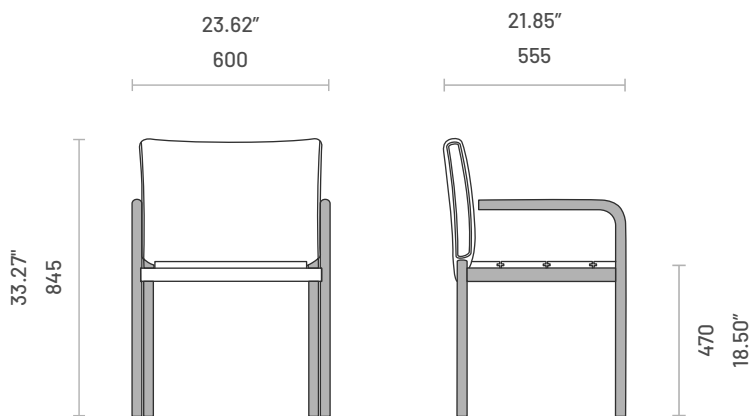

Specifications

Dimensions (Armchair)

Left Sided and Right Sided

Dimensions (2 Seater Module with Armrests)

Left Sided and Right Sided

Specifications

Dimensions (2 Seater Module)

Left Sided and Right Sided

Dimensions (Chaise Longue)

Left Sided and Right Sided

Dimensions (Pouf)

Left Sided and Right Sided

Specifications

Dimensions (Sunbed)

Dimensions (Side Table)

Dimensions (Coffee Table)

Specifications

Dimensions (Chair)

Dimensions (Chair with Armrests)

Dimensions (Dining Table)

Technical Information**Frame (Seating Modules)**

Structure: Stainless Steel

Base: Composite Decking

PaddingSeat: 21kg/m³ to 24kg/m³, 31kg/m³ to 34kg/m³ polyurethane foamArms/Backrest: 21kg/m³ to 24kg/m³ polyurethane foam**Frame (Chairs)**