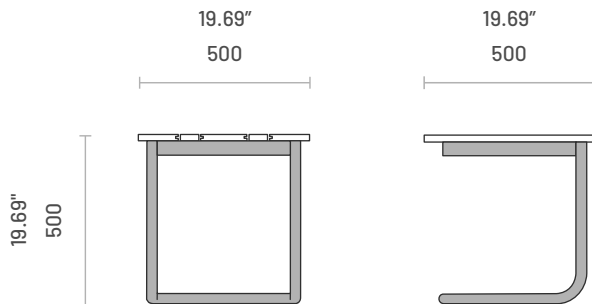

Specifications

Dimensions (Armchair)

Left Sided and Right Sided

Dimensions (2 Seater Module with Armrests)

Left Sided and Right Sided

Specifications

Dimensions (2 Seater Module)

Left Sided and Right Sided

Dimensions (Chaise Longue)

Left Sided and Right Sided

Dimensions (Pouf)

Left Sided and Right Sided

Specifications

Dimensions (Sunbed)

Dimensions (Side Table)

Dimensions (Coffee Table)

Specifications

Dimensions (Chair)

Dimensions (Chair with Armrests)

Dimensions (Dining Table)

Technical Information**Frame (Seating Modules)**

Structure: Stainless Steel

Base: Composite Decking

PaddingSeat: 21kg/m³ to 24kg/m³, 31kg/m³ to 34kg/m³ polyurethane foamArms/Backrest: 21kg/m³ to 24kg/m³ polyurethane foam**Frame (Chairs)**

Structure: Stainless Steel

Base: Composite Decking

PaddingBackrest: 31kg/m³ to 34kg/m³ polyurethane foam**Frame (Tables)**

Structure: Stainless Steel

Top: Composite Decking

Materials and Finishes

Overview

Available Finishes