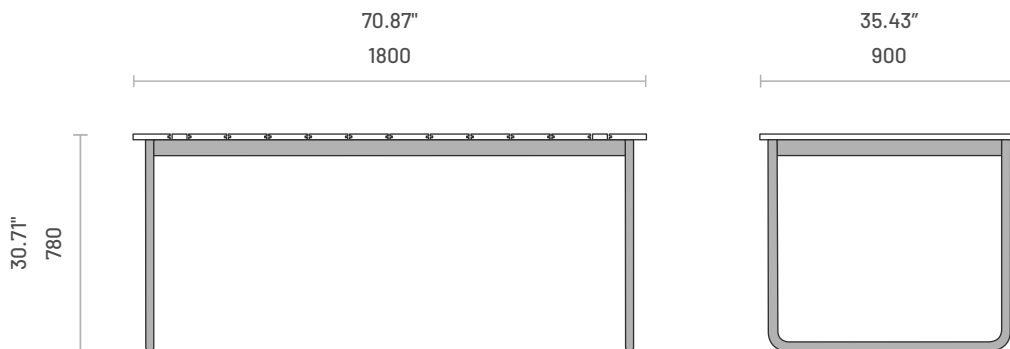

Specifications

Dimensions (Armchair)

Left Sided and Right Sided

Dimensions (2 Seater Module with Armrests)

Left Sided and Right Sided

Specifications

Dimensions (2 Seater Module)

Left Sided and Right Sided

Dimensions (Chaise Longue)

Left Sided and Right Sided

Dimensions (Pouf)

Left Sided and Right Sided

Specifications

Dimensions (Sunbed)

Dimensions (Side Table)

Dimensions (Coffee Table)

Specifications

Dimensions (Chair)

Dimensions (Chair with Armrests)

Dimensions (Dining Table)

Technical Information**Frame (Seating Modules)**

Structure: Stainless Steel

Base: Composite Decking

PaddingSeat: 21kg/m³ to 24kg/m³, 31kg/m³ to 34kg/m³ polyurethane foamArms/Backrest: 21kg/m³ to 24kg/m³ polyurethane foam**Frame (Chairs)**