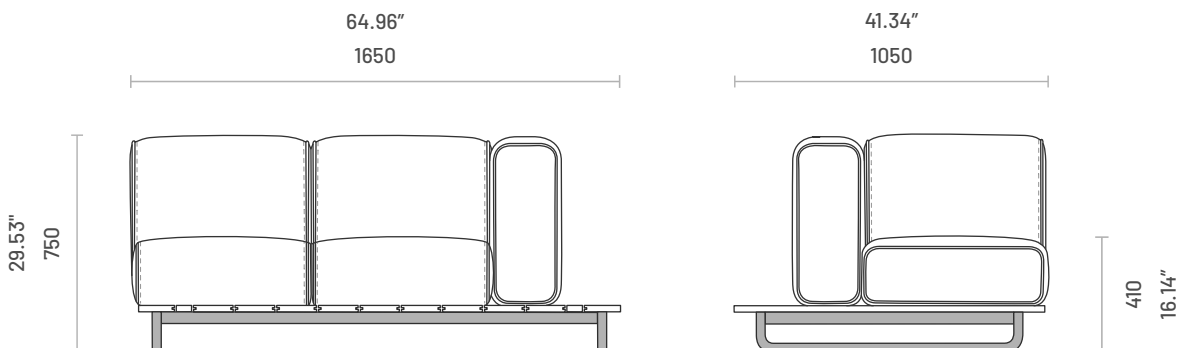

Specifications

Dimensions (Armchair)

Left Sided and Right Sided

Dimensions (2 Seater Module with Armrests)

Left Sided and Right Sided

Specifications

Dimensions (2 Seater Module)

Left Sided and Right Sided

Dimensions (Chaise Longue)

Left Sided and Right Sided

Dimensions (Pouf)

Left Sided and Right Sided

Specifications

Dimensions (Sunbed)

Dimensions (Side Table)

Dimensions (Coffee Table)

Specifications

Dimensions (Chair)

Dimensions (Chair with Armrests)

Dimensions (Dining Table)

Technical Information**Frame (Seating Modules)**

Structure: Stainless Steel

Base: Composite Decking

PaddingSeat: 21kg/m³ to 24kg/m³, 31kg/m³ to 34kg/m³ polyurethane foamArms/Backrest: 21kg/m³ to 24kg/m³ polyurethane foam**Frame (Chairs)**