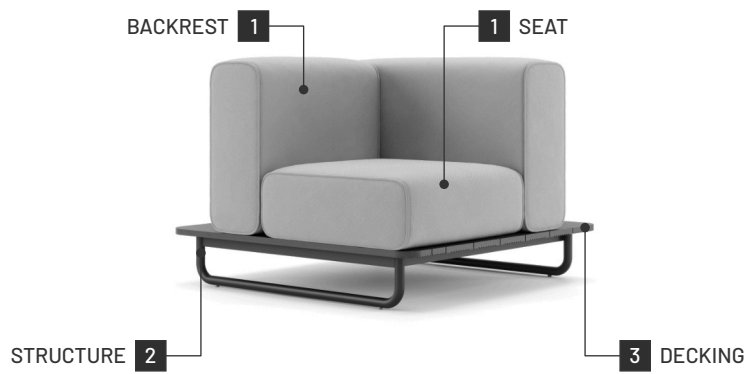

Structure: Stainless Steel

Base: Composite Decking

PaddingBackrest: 31kg/m³ to 34kg/m³ polyurethane foam**Frame (Tables)**

Structure: Stainless Steel

Top: Composite Decking

Materials and Finishes

Overview

Available Finishes