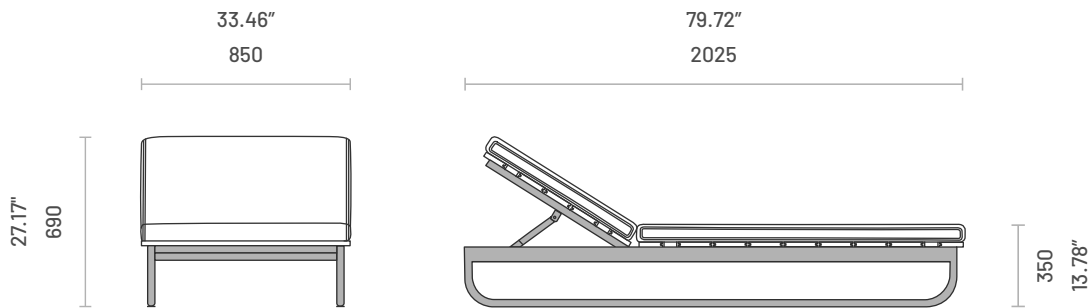

Specifications

Dimensions (Armchair)

Left Sided and Right Sided

Dimensions (2 Seater Module with Armrests)

Left Sided and Right Sided

Specifications

Dimensions (2 Seater Module)

Left Sided and Right Sided

Dimensions (Chaise Longue)

Left Sided and Right Sided

Dimensions (Pouf)

Left Sided and Right Sided

Specifications

Dimensions (Sunbed)

Dimensions (Side Table)

Dimensions (Coffee Table)

Specifications

Dimensions (Chair)

Dimensions (Chair with Armrests)

Dimensions (Dining Table)

Technical Information**Frame (Seating Modules)**

Structure: Stainless Steel

Base: Composite Decking

PaddingSeat: 21kg/m³ to 24kg/m³, 31kg/m³ to 34kg/m³ polyurethane foamArms/Backrest: 21kg/m³ to 24kg/m³ polyurethane foam**Frame (Chairs)**