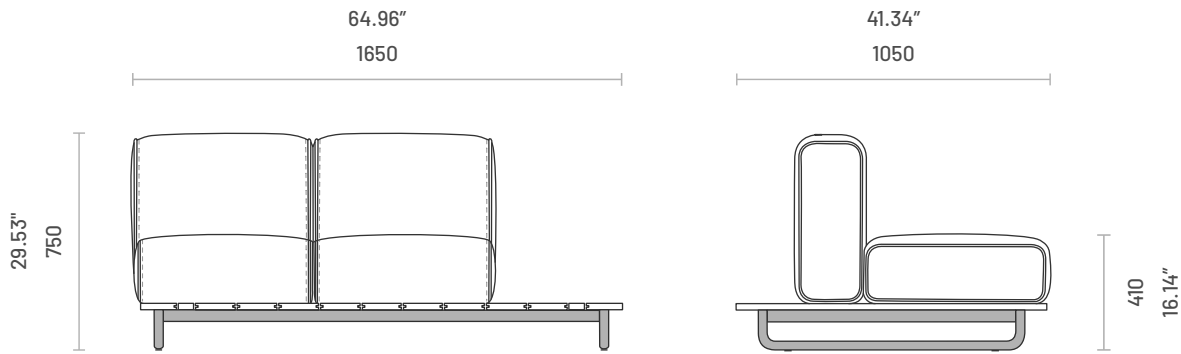

Specifications

Dimensions (Armchair)

Left Sided and Right Sided

Dimensions (2 Seater Module with Armrests)

Left Sided and Right Sided

Specifications

Dimensions (2 Seater Module)

Left Sided and Right Sided

Dimensions (Chaise Longue)

Left Sided and Right Sided

Dimensions (Pouf)

Left Sided and Right Sided

Specifications

Dimensions (Sunbed)

Dimensions (Side Table)

Dimensions (Coffee Table)

Specifications

Dimensions (Chair)

Dimensions (Chair with Armrests)

Dimensions (Dining Table)

Technical Information**Frame (Seating Modules)**

Structure: Stainless Steel

Base: Composite Decking

PaddingSeat: 21kg/m³ to 24kg/m³, 31kg/m³ to 34kg/m³ polyurethane foamArms/Backrest: 21kg/m³ to 24kg/m³ polyurethane foam**Frame (Chairs)**